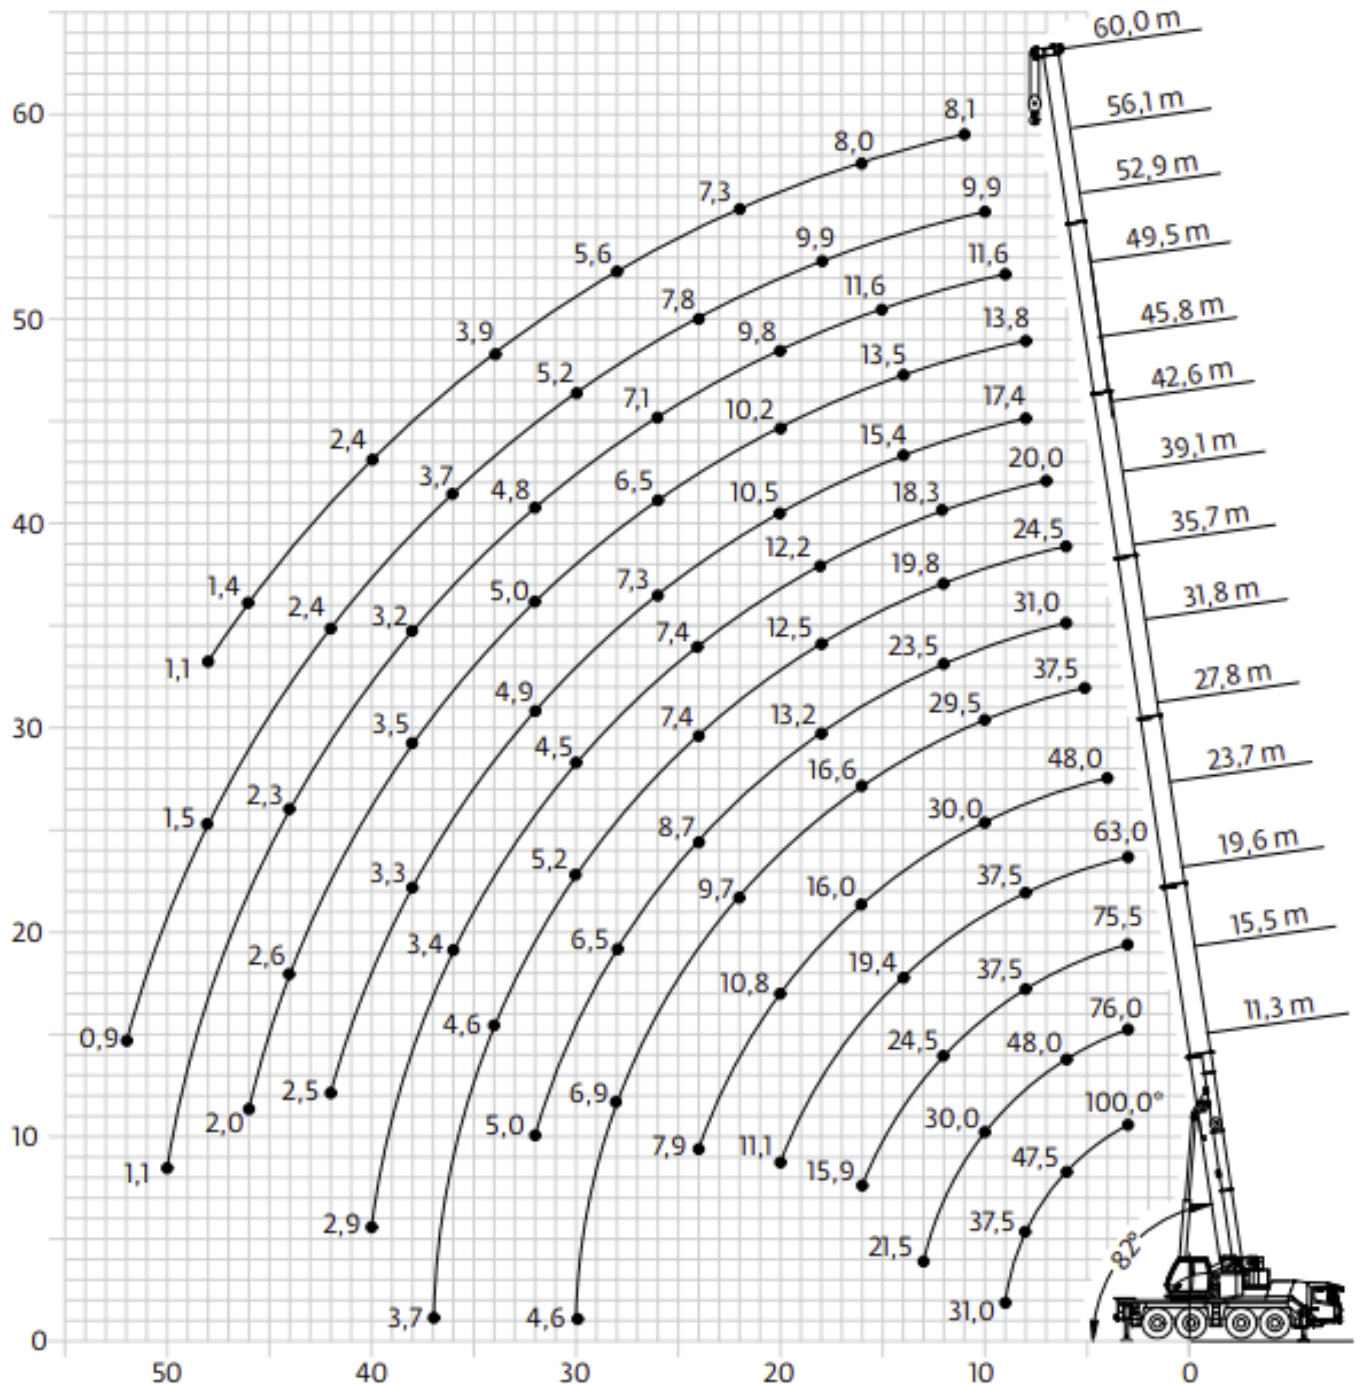

Price: On Request

Contact

martin.kirby@johnsonarabia.com

JOHNSON
ARABIA

800-LIFTING

GROVE

GMK 4100

Serial Number 4100 5031

DATA SHEET

Year:	2007
Capacity:	100 t
Carrier Kilometres:	7,615 Kms
Upper Engine Hrs:	24,165 Hrs
Engine Make:	Mercedes
Transmission:	Daimler Chrysler
Boom Length:	52 m
Fly Length :	17 m
Tyre size:	14.00 R25
Counterweight/s:	26.1t
Winches:	1
Hook Blocks:	3- Sheave 40t
Accessories:	N/A
Comments:	Excellent condition

GROVE

GMK 4100

Serial Number 4100 5031

DIMENSIONS

Price: On Request

Contact

martin.kirby@johnsonarabia.com

JOHNSON
ARABIA

800-LIFTING

GROVE

GMK 4100

Serial Number 4100 5031

11,3 - 60,00 m

7,2 m

360°

WORKING RANGE