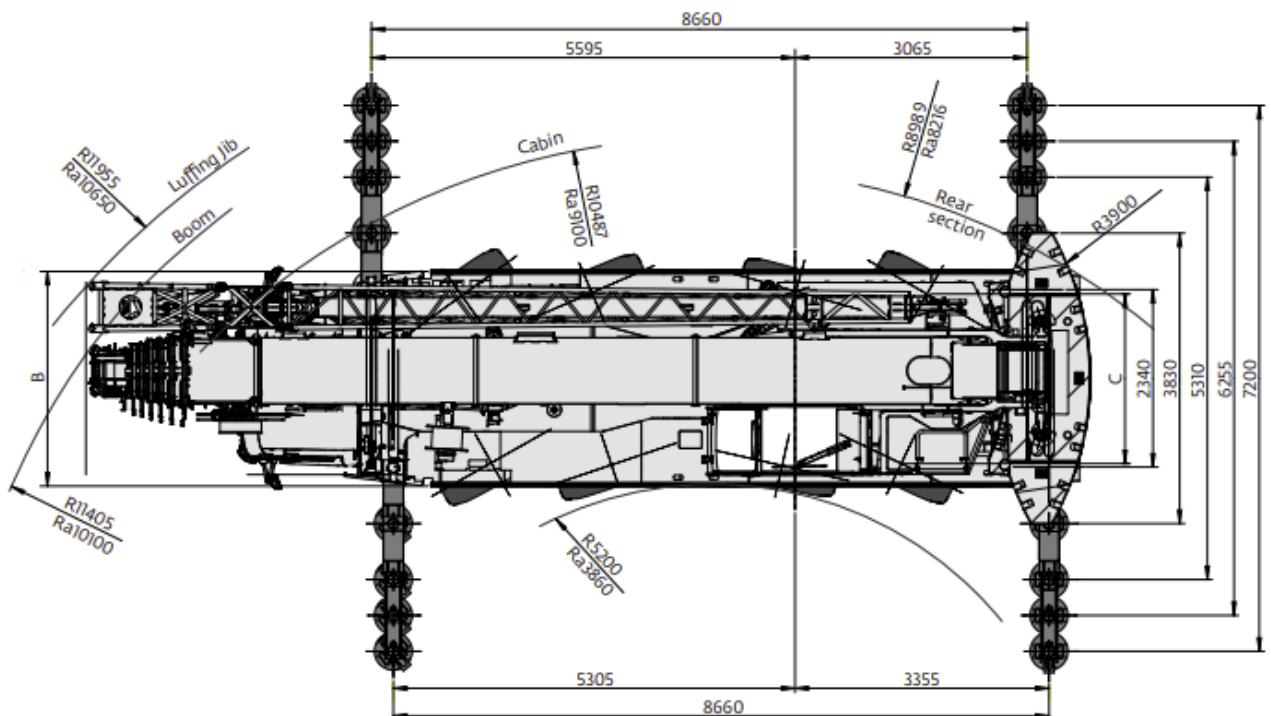

Price: On Request

Contact

martin.kirby@johnsonarabia.com

JOHNSON
ARABIA

800-LIFTING

GROVE

GMK 4100

Serial Number 4100 5031

DATA SHEET

Year:	2007
Capacity:	100 t
Carrier Kilometres:	7,615 Kms
Upper Engine Hrs:	24,165 Hrs
Engine Make:	Mercedes
Transmission:	Daimler Chrysler
Boom Length:	52 m
Fly Length :	17 m
Tyre size:	14.00 R25
Counterweight/s:	26.1t
Winches:	1
Hook Blocks:	3- Sheave 40t
Accessories:	N/A
Comments:	Excellent condition

GROVE

GMK 4100

Serial Number 4100 5031

DIMENSIONS

Price: On Request

Contact

martin.kirby@johnsonarabia.com

JOHNSON
ARABIA

800-LIFTING

GROVE

GMK 4100

Serial Number 4100 5031

11,3 - 60,00 m

7,2 m

360°

WORKING RANGE