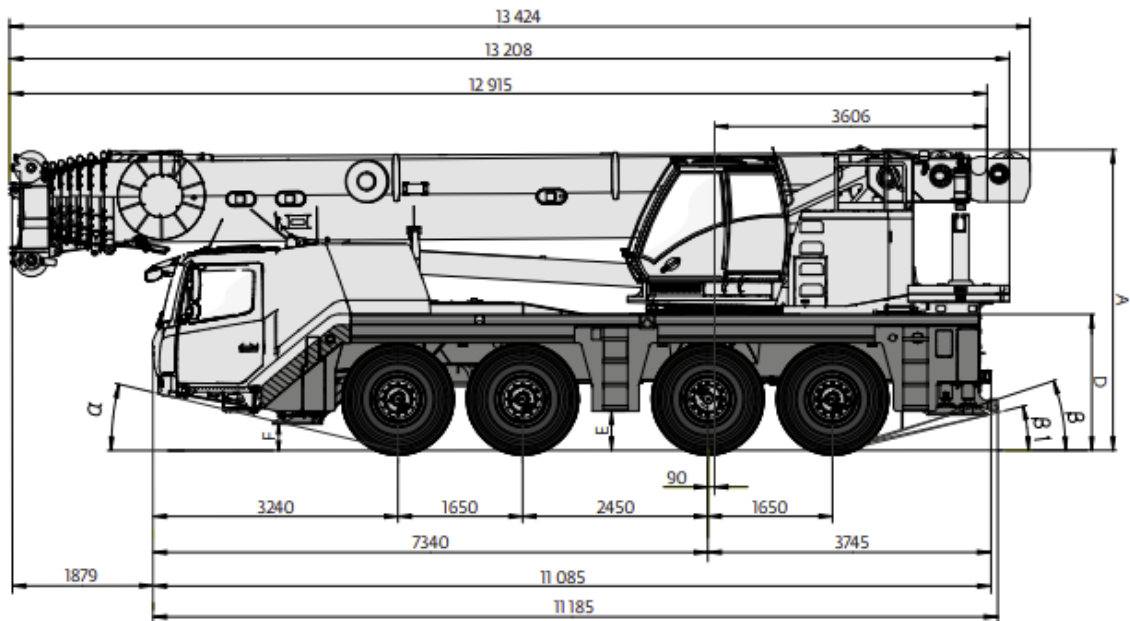

Price: On Request

Contact

martin.kirby@johnsonarabia.com

JOHNSON
ARABIA

800-LIFTING

GROVE

GMK 4100

Serial Number 4100 5031

DATA SHEET

Year:	2007
Capacity:	100 t
Carrier Kilometres:	7,615 Kms
Upper Engine Hrs:	24,165 Hrs
Engine Make:	Mercedes
Transmission:	Daimler Chrysler
Boom Length:	52 m
Fly Length :	17 m
Tyre size:	14.00 R25
Counterweight/s:	26.1t
Winches:	1
Hook Blocks:	3- Sheave 40t
Accessories:	N/A
Comments:	Excellent condition

GROVE

GMK 4100

Serial Number 4100 5031

DIMENSIONS

Price: On Request

Contact

martin.kirby@johnsonarabia.com

JOHNSON
ARABIA

800-LIFTING

GROVE

GMK 4100

Serial Number 4100 5031

11,3 - 60,00 m

7,2 m

360°

WORKING RANGE