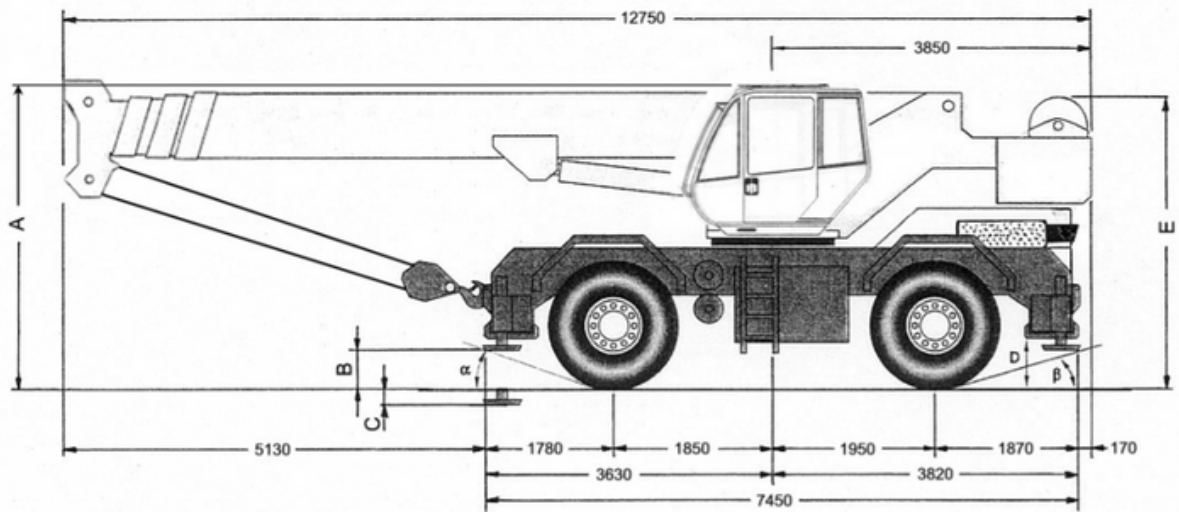

TEREX BENDINI

A600

Serial Number 507370