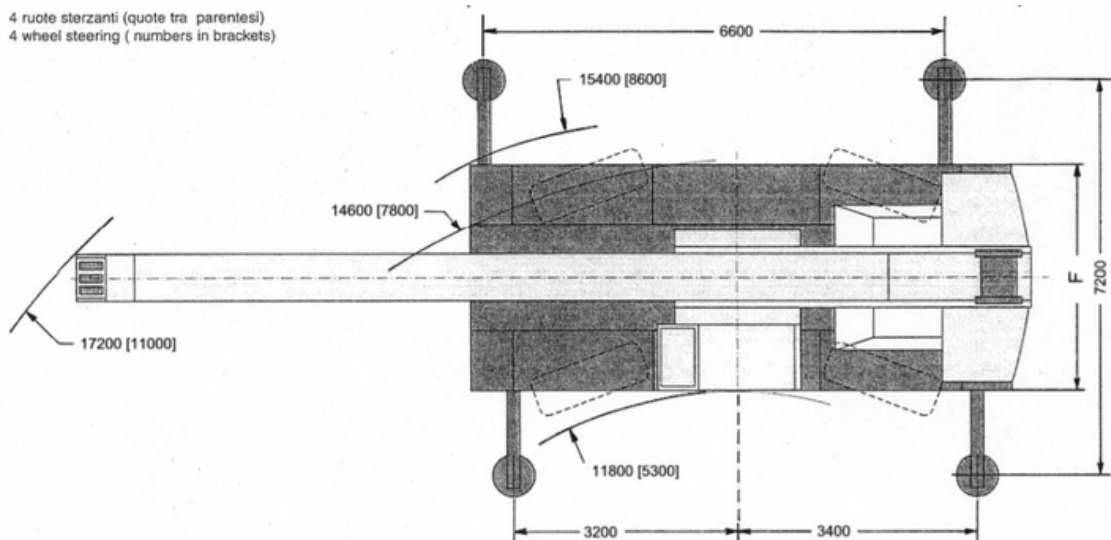

4 ruote sterzanti (quote tra parentesi)
4 wheel steering (numbers in brackets)

DIMENSIONS