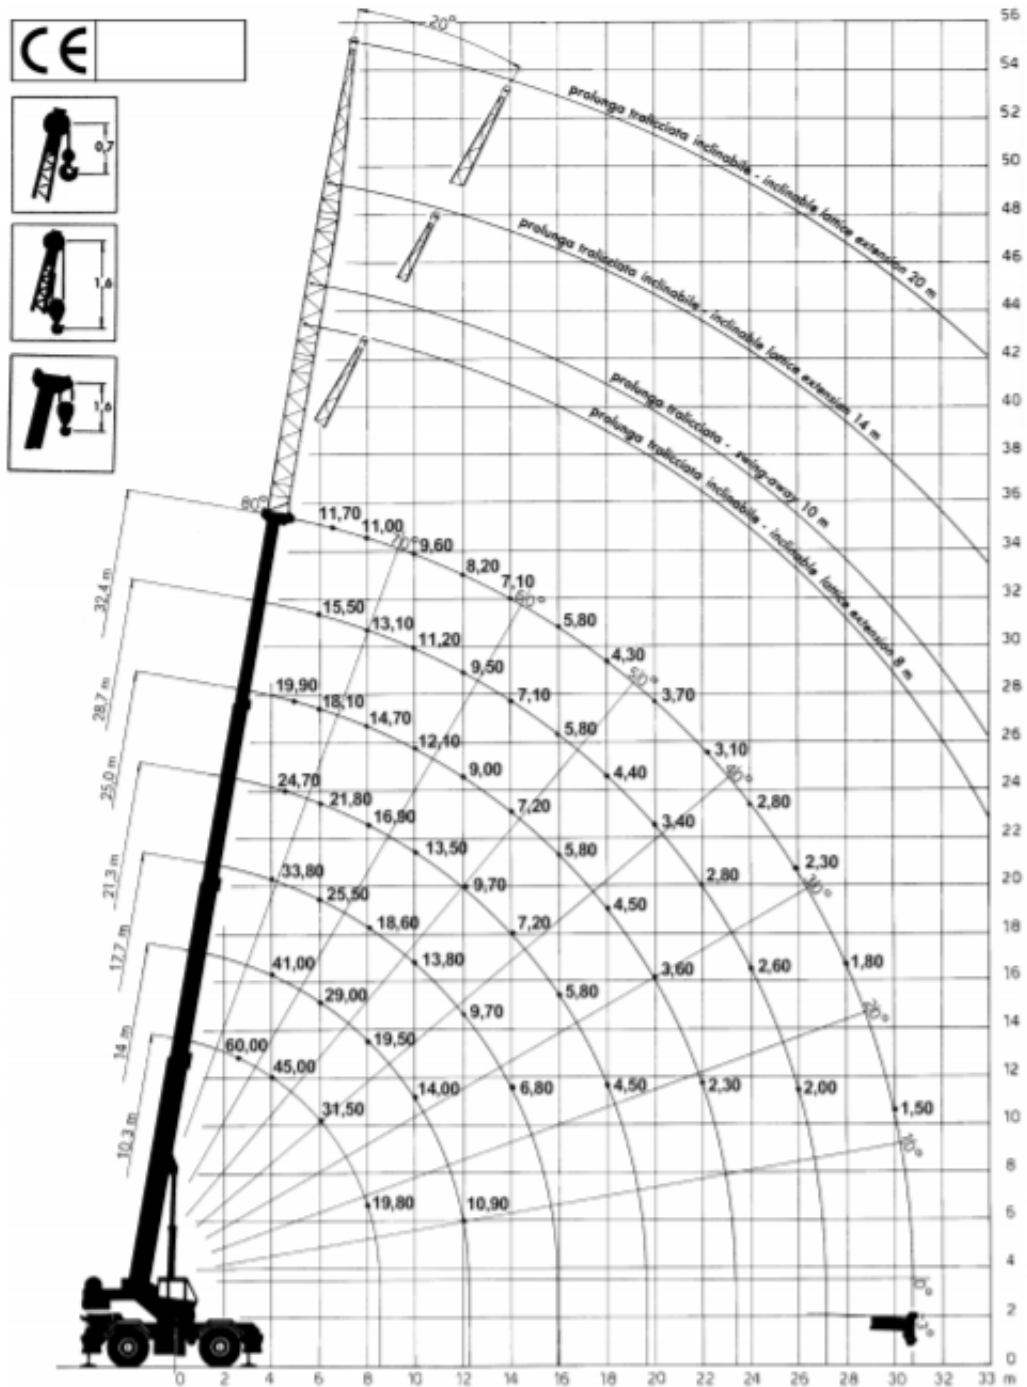

TEREX BENDINI

A600

Serial Number 507370

WORKING RANGE

Price: On Request

Contact

martin.kirby@johnsonarabia.com

JOHNSON
ARABIA

800-LIFTING