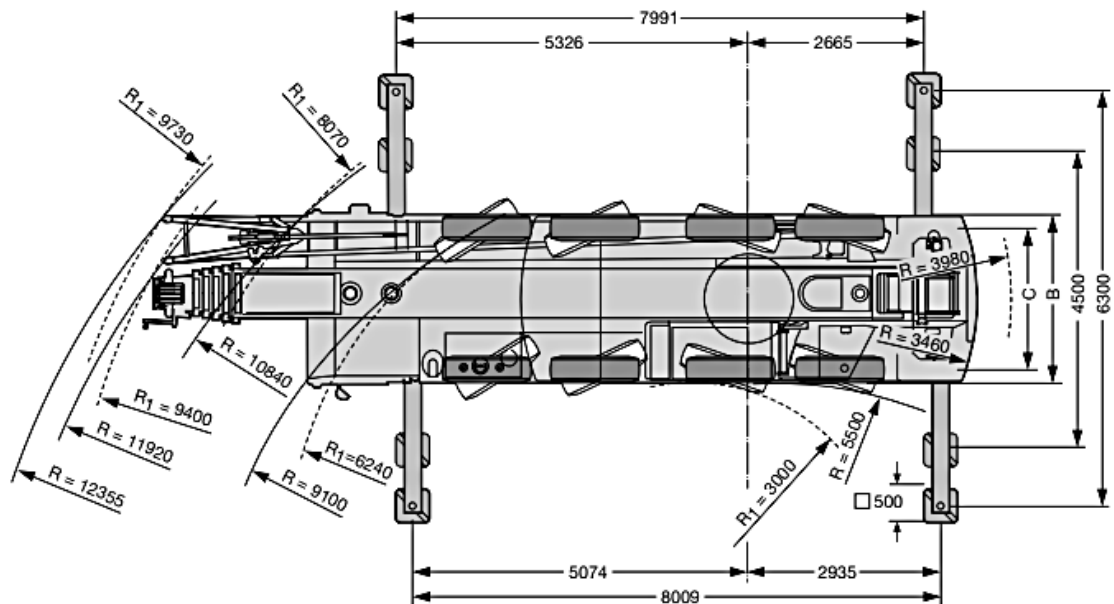

# LIEBHERR

LTM 1070-4.1

Serial Number 059049

## DATA SHEET

Year:	2005
Capacity:	70 t
Upper Engine Hrs:	29,556 Hrs
Kilometer Reading:	65,181 Kms
Engine Make:	Liebherr
Transmission:	ZF 12- automatic speed gear
Boom Length:	50 m
Fly Length :	16 m
Tyre size:	16.00 R25
Counterweight/s:	14.5 t
Hook Blocks:	3 Sheave Hook Block
Accessories:	N/A
Comments:	Excellent condition

# LIEBHERR

LTM 1070-4.1

Serial Number 059049

⌀	Maße / Dimensions / Encombrement mm											
	A	A 100 mm*	B	C	D	E	F	G	$\alpha$	$\alpha_1$	$\beta$	$\beta_1$
14.00 R 25	3850	3750	2550	2153	3468	2818	1710	410	20°	14°	18°	14°
16.00 R 25	3900	3800	2680	2231	3518	2868	1760	460	22°	16°	20°	16°
20.5 R 25	3900	3800	2820	2273	3518	2868	1760	460	22°	16°	20°	16°