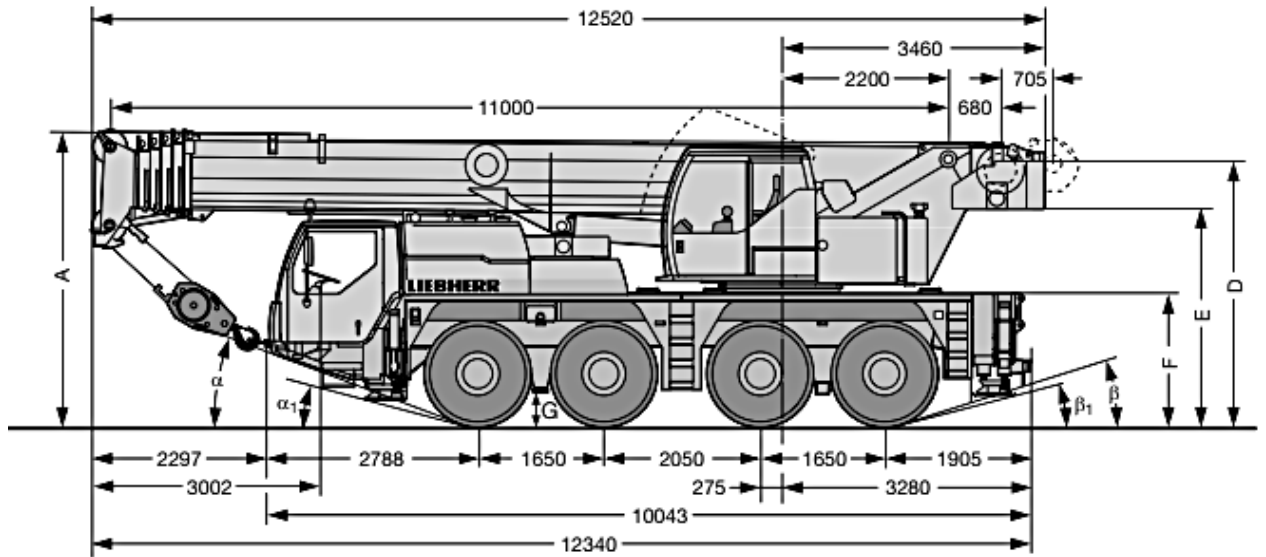

# LIEBHERR

LTM 1070-4.1

Serial Number 059049

## DATA SHEET

Year:	2005
Capacity:	70 t
Upper Engine Hrs:	29,556 Hrs
Kilometer Reading:	65,181 Kms
Engine Make:	Liebherr
Transmission:	ZF 12- automatic speed gear
Boom Length:	50 m
Fly Length :	16 m
Tyre size:	16.00 R25
Counterweight/s:	14.5 t
Hook Blocks:	3 Sheave Hook Block
Accessories:	N/A
Comments:	Excellent condition

# LIEBHERR

LTM 1070-4.1

Serial Number 059049

⌀	Maße / Dimensions / Encombrement mm											
	A	A 100 mm*	B	C	D	E	F	G	$\alpha$	$\alpha_1$	$\beta$	$\beta_1$
14.00 R 25	3850	3750	2550	2153	3468	2818	1710	410	20°	14°	18°	14°
16.00 R 25	3900	3800	2680	2231	3518	2868	1760	460	22°	16°	20°	16°
20.5 R 25	3900	3800	2820	2273	3518	2868	1760	460	22°	16°	20°	16°