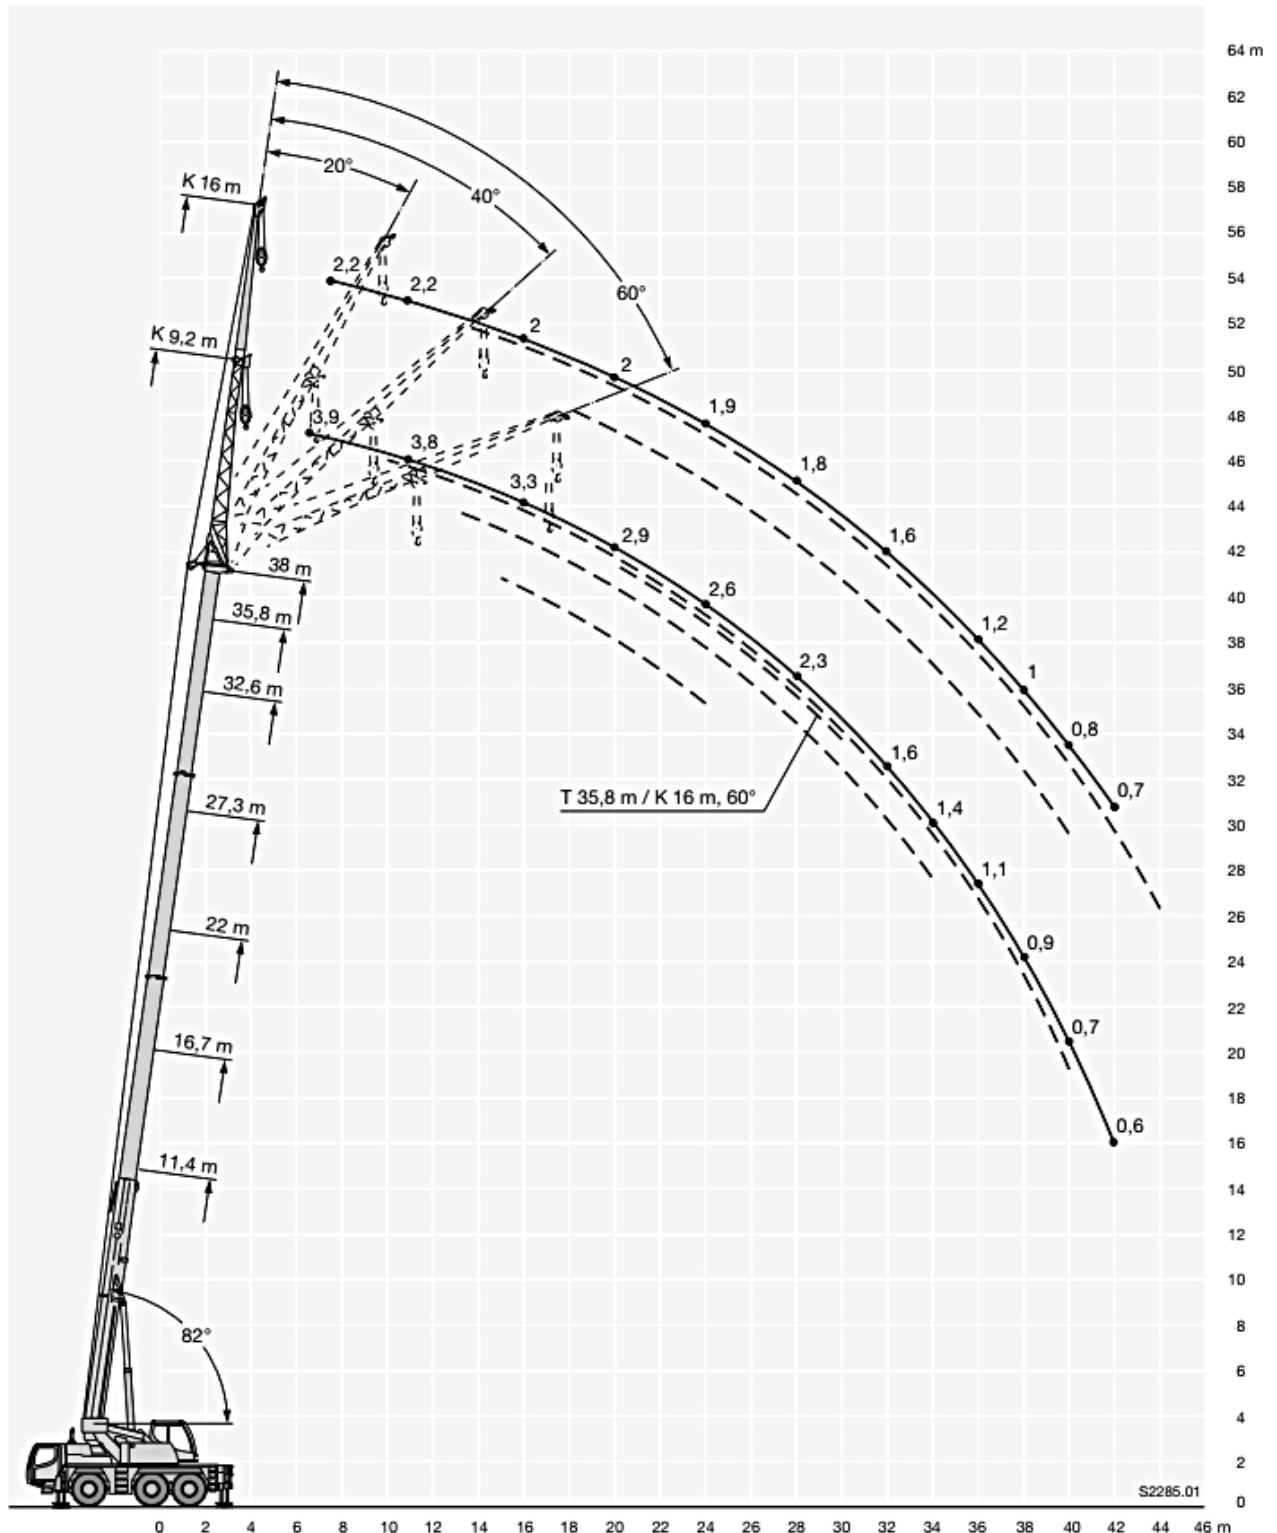

DATA SHEET

Year:	2008
Capacity:	50 t
Upper Engine Hrs:	12,395 Hrs
Carrier Kilometers:	8,728 Kms
Engine Make:	Liebherr
Transmission:	6-cylinder-Diesel
Boom Length:	38 m
Fly Length :	16 m
Tyre size:	14.00 R25
Counterweight/s:	0.9t/ 1.9 t
Hook Blocks:	400kg Hook Block
Accessories:	N/A
Comments:	Very Good condition

LIEBHERR

LTM 1050-3.1

Serial Number 083312

DIMENSIONS

Price: On Request

Contact

martin.kirby@johnsonarabia.com

JOHNSON
ARABIA

800-LIFTING

LIEBHERR

LTM 1050-3.1

Serial Number 083312

WORKING RANGE

Price: On Request

Contact

martin.kirby@johnsonarabia.com

JOHNSON
ARABIA

800-LIFTING