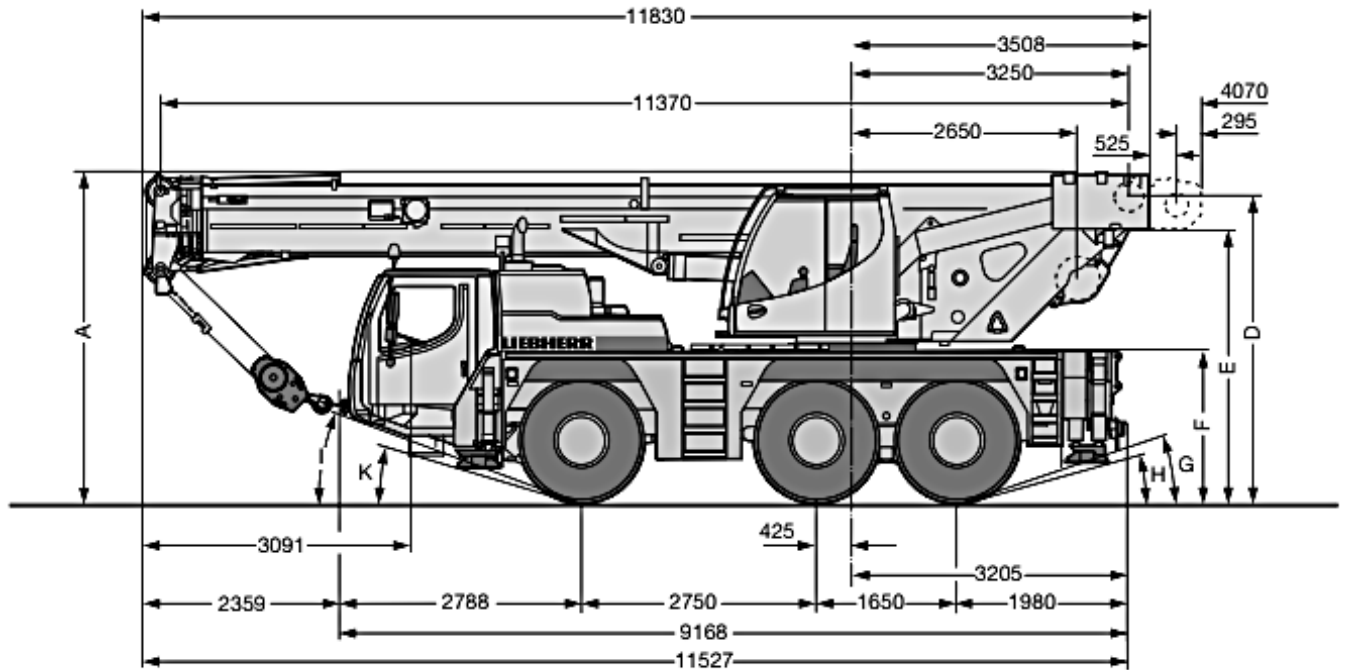

JOHNSON
ARABIA

800-LIFTING

Price: On Request

Contact

martin.kirby@johnsonarabia.com

LIEBHERR

LTM 1050-3.1

Serial Number 083312

DATA SHEET

Year:	2008
Capacity:	50 t
Upper Engine Hrs:	12,395 Hrs
Carrier Kilometers:	8,728 Kms
Engine Make:	Liebherr
Transmission:	6-cylinder-Diesel
Boom Length:	38 m
Fly Length :	16 m
Tyre size:	14.00 R25
Counterweight/s:	0.9t/ 1.9 t
Hook Blocks:	400kg Hook Block
Accessories:	N/A
Comments:	Very Good condition

LIEBHERR

LTM 1050-3.1

Serial Number 083312

DIMENSIONS

Price: On Request

Contact

martin.kirby@johnsonarabia.com

JOHNSON
ARABIA

JOHNSON
ARABIA

800-LIFTING