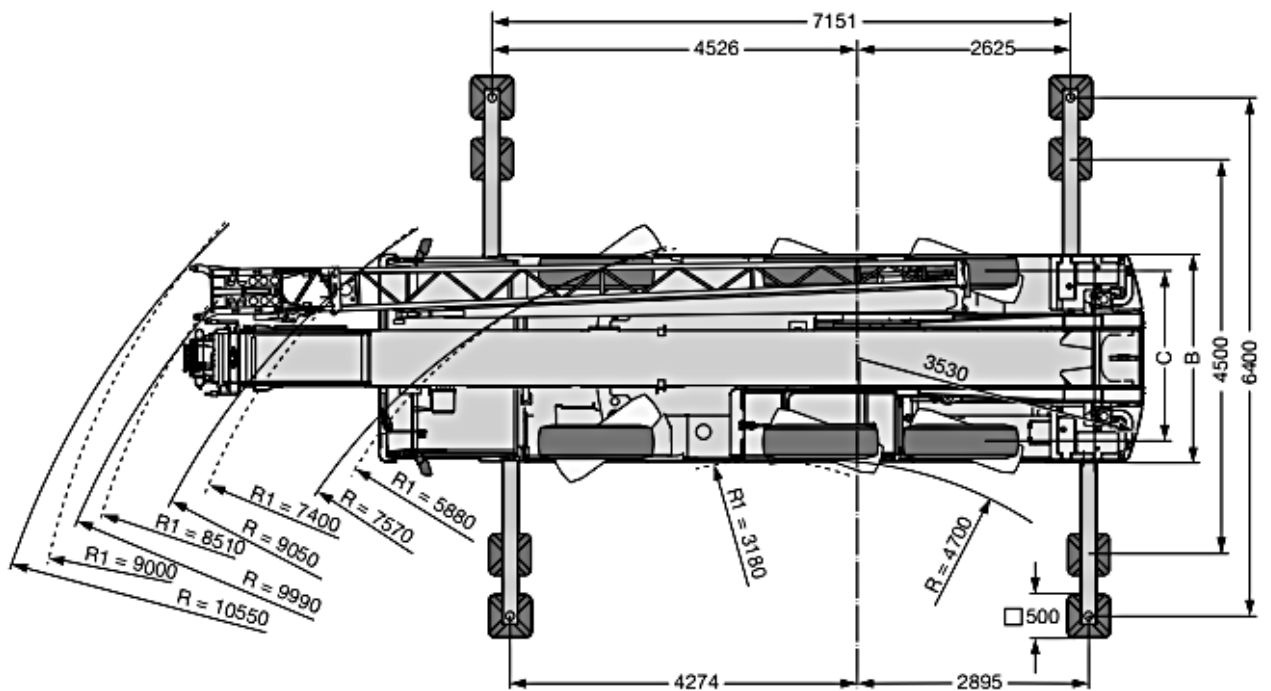

JOHNSON
ARABIA

800-LIFTING

Price: On Request

Contact

martin.kirby@johnsonarabia.com

LIEBHERR

LTM 1050-3.1

Serial Number 083312

DATA SHEET

Year:	2008
Capacity:	50 t
Upper Engine Hrs:	12,395 Hrs
Carrier Kilometers:	8,728 Kms
Engine Make:	Liebherr
Transmission:	6-cylinder-Diesel
Boom Length:	38 m
Fly Length :	16 m
Tyre size:	14.00 R25
Counterweight/s:	0.9t/ 1.9 t
Hook Blocks:	400kg Hook Block
Accessories:	N/A
Comments:	Very Good condition

LIEBHERR

LTM 1050-3.1

Serial Number 083312

DIMENSIONS

Price: On Request

Contact

martin.kirby@johnsonarabia.com

JOHNSON
ARABIA

JOHNSON
ARABIA

800-LIFTING