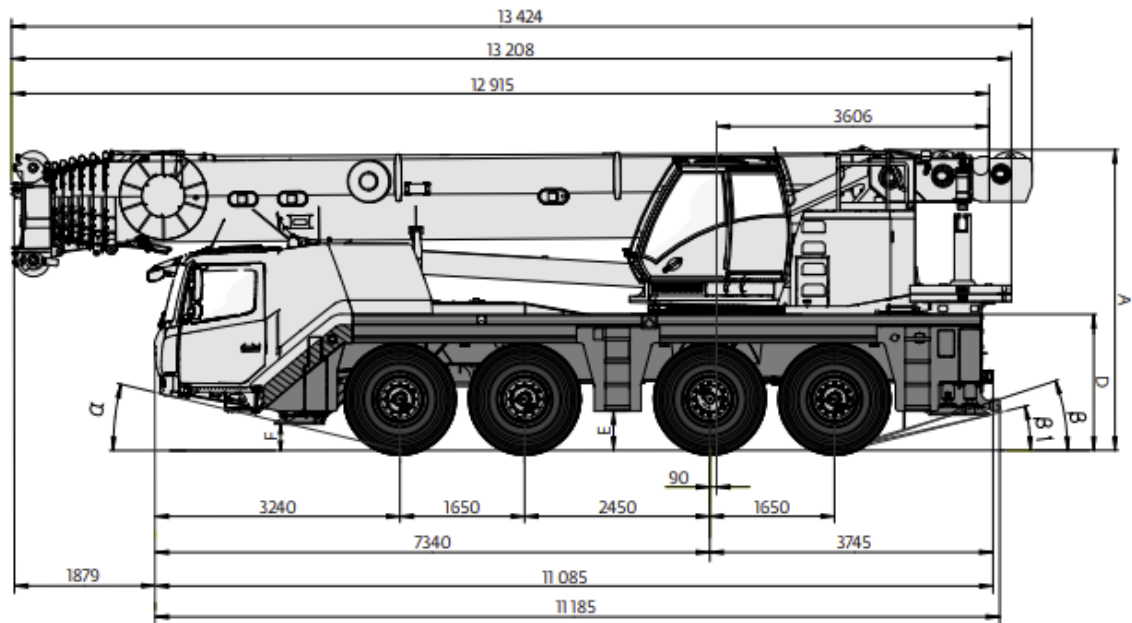

Price: On Request

Contact

martin.kirby@johnsonarabia.com

JOHNSON
ARABIA

800-LIFTING

GROVE

GMK 4100

Serial Number 4100 5214

DATA SHEET

Year:	2007
Capacity:	100 t
Carrier Kilometres:	32,964 Kms
Upper Engine Hrs:	24,584 Hrs
Engine Make:	Mercedes
Transmission:	Daimler Chrysler
Boom Length:	52 m
Fly Length :	17 m
Tyre size:	14.00 R25
Counterweight/s:	26.1t
Winches:	1
Hook Blocks:	3- Sheave 40t
Accessories:	N/A
Comments:	Excellent condition

GROVE

GMK 4100

Serial Number 4100 5214

DIMENSIONS

Price: On Request

Contact

martin.kirby@johnsonarabia.com

JOHNSON
ARABIA

800-LIFTING

GROVE

GMK 4100

11,3 - 60,00 m

7,2 m

360°

WORKING RANGE

Price: On Request