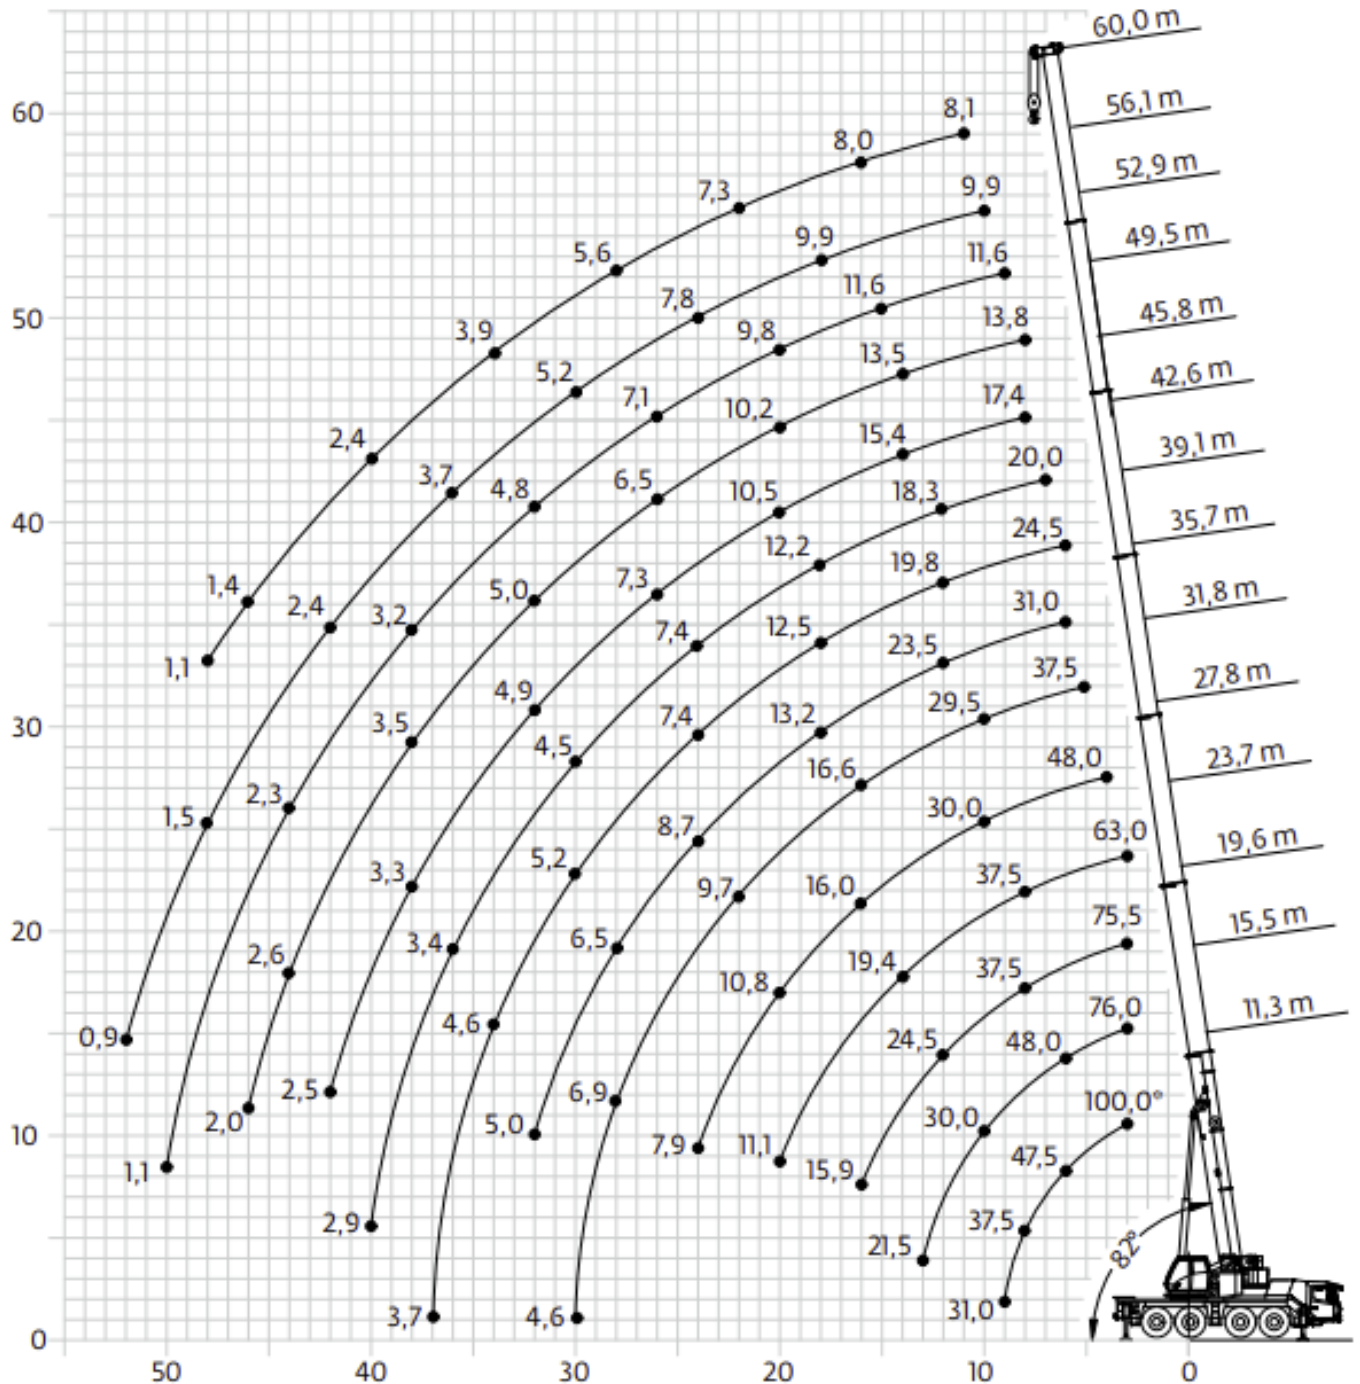

Price: On Request

Contact

martin.kirby@johnsonarabia.com

JOHNSON
ARABIA

800-LIFTING

GROVE

GMK 4100

Serial Number 4100 5214

DATA SHEET

Year:	2007
Capacity:	100 t
Carrier Kilometres:	32,964 Kms
Upper Engine Hrs:	24,584 Hrs
Engine Make:	Mercedes
Transmission:	Daimler Chrysler
Boom Length:	52 m
Fly Length :	17 m
Tyre size:	14.00 R25
Counterweight/s:	26.1t
Winches:	1
Hook Blocks:	3- Sheave 40t
Accessories:	N/A
Comments:	Excellent condition

GROVE

GMK 4100

Serial Number 4100 5214

DIMENSIONS

Price: On Request

Contact

martin.kirby@johnsonarabia.com

JOHNSON
ARABIA

800-LIFTING

GROVE

GMK 4100

11,3 - 60,00 m

7,2 m

360°

WORKING RANGE

Price: On Request