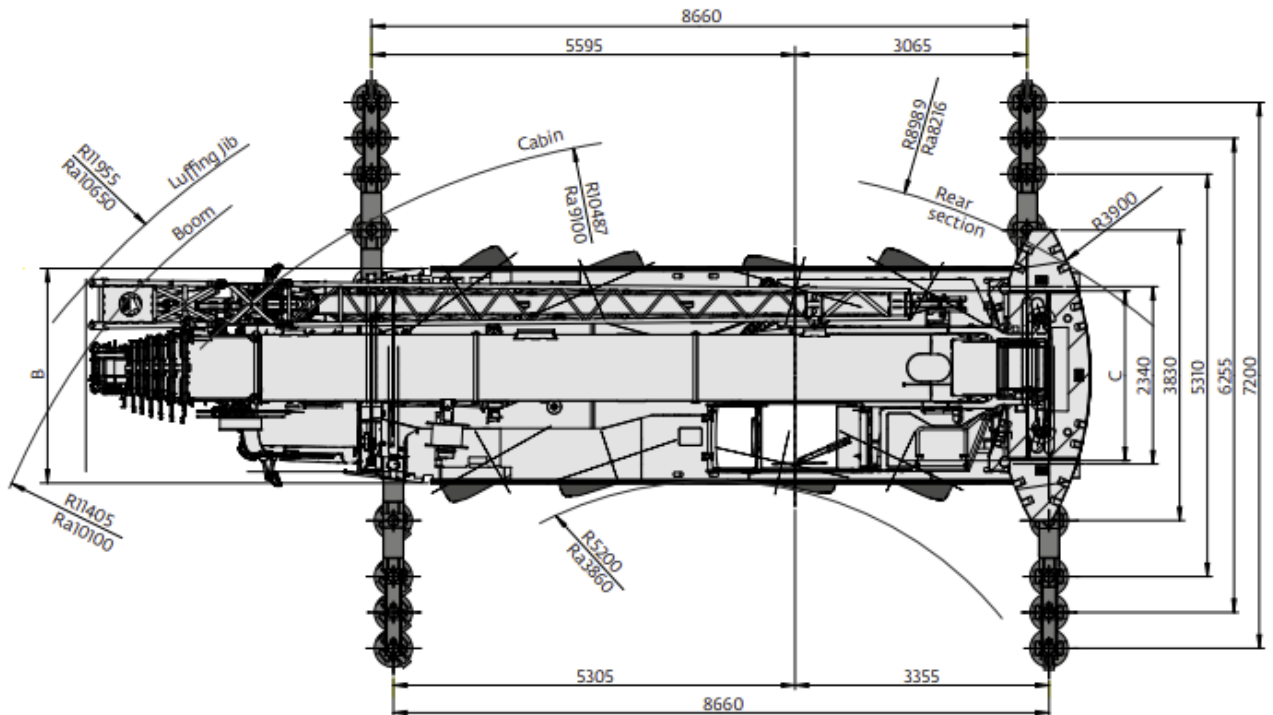

Price: On Request

Contact

martin.kirby@johnsonarabia.com

JOHNSON
ARABIA

800-LIFTING

GROVE

GMK 4100

Serial Number 4100 5214

DATA SHEET

Year:	2007
Capacity:	100 t
Carrier Kilometres:	32,964 Kms
Upper Engine Hrs:	24,584 Hrs
Engine Make:	Mercedes
Transmission:	Daimler Chrysler
Boom Length:	52 m
Fly Length :	17 m
Tyre size:	14.00 R25
Counterweight/s:	26.1t
Winches:	1
Hook Blocks:	3- Sheave 40t
Accessories:	N/A
Comments:	Excellent condition

GROVE

GMK 4100

Serial Number 4100 5214

DIMENSIONS

Price: On Request

Contact

martin.kirby@johnsonarabia.com

JOHNSON
ARABIA

800-LIFTING

GROVE

GMK 4100

11,3 - 60,00 m

7,2 m

360°

WORKING RANGE

Price: On Request