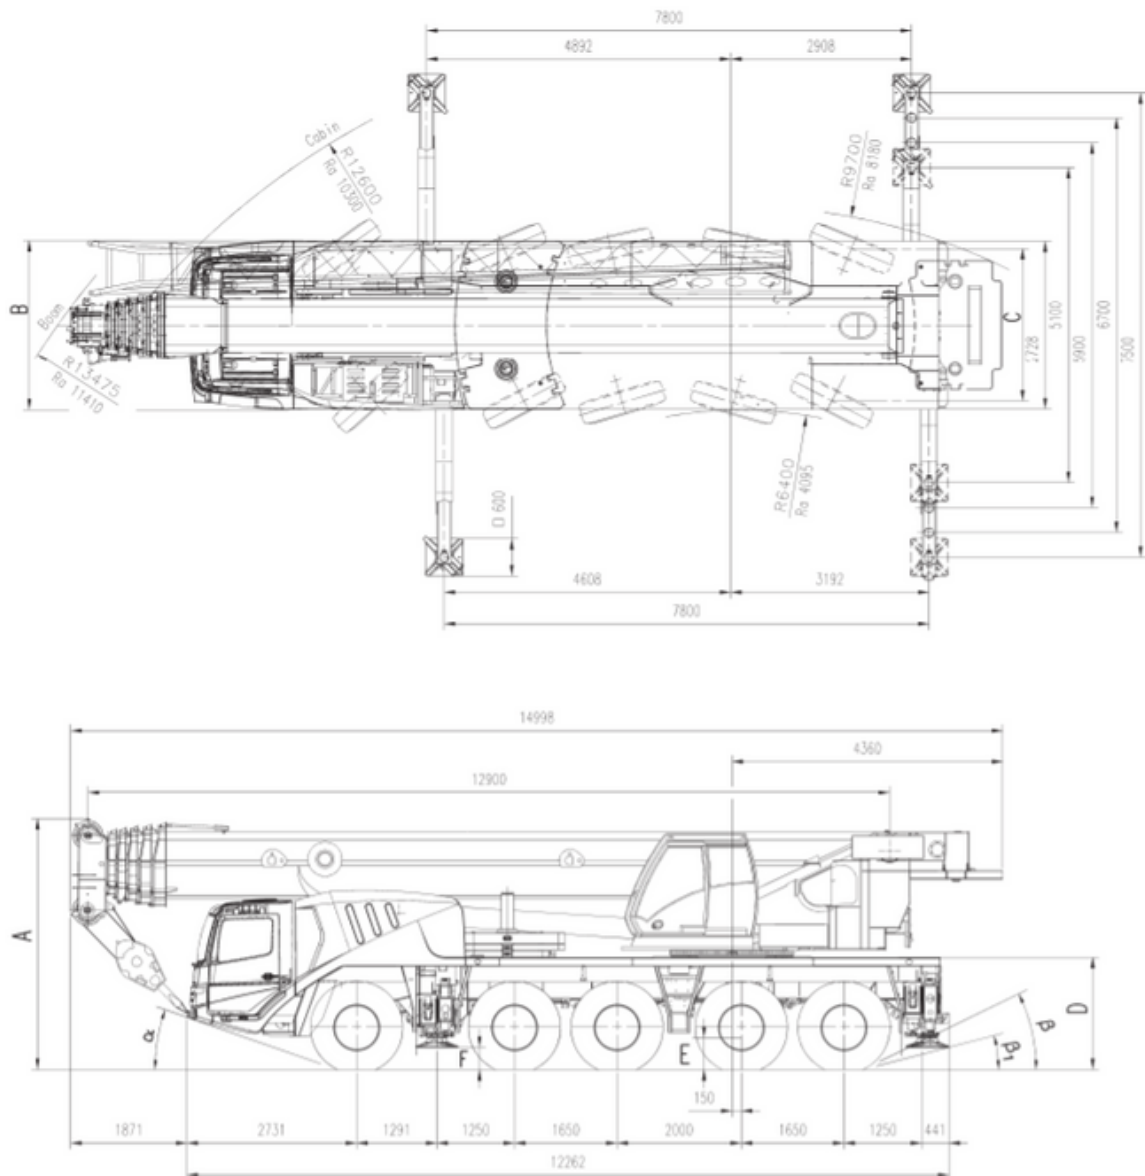

# GROVE

GMK 5130 -1

Serial Number 5130 2068

## DATA SHEET

Year:	2005
Capacity:	130 t
Carrier Kilometres:	4,929 Kms
Upper Engine Hrs:	30,723 Hrs
Engine Make:	Mercedes
Transmission:	Daimler Chrysler
Boom Length:	60 m
Fly Length :	18 m
Tyre size:	14.00 R25
Counterweight/s:	40.1t
Winches:	1
Hook Blocks:	5 sheave 75t hook block and ball
Accessories:	N/A
Comments:	Excellent condition