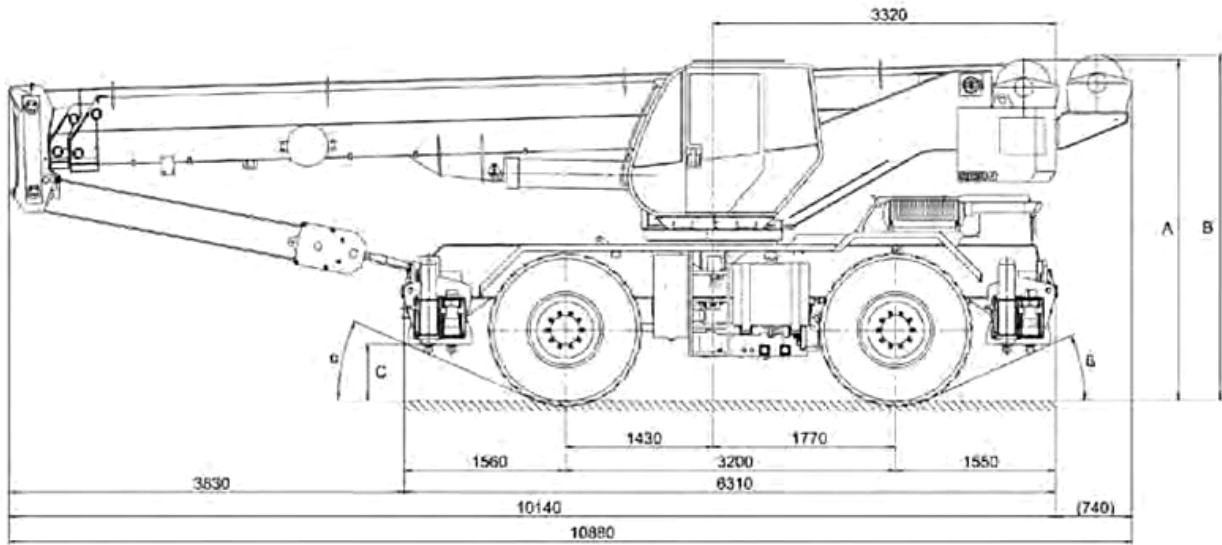

Weight

1st axle	10.7 t
2nd axle	12.8 t
Total	23.5 t

Chassis Number

309095

SPEED AND WEIGHT

Price: On Request

Contact

martin.kirby@johnsonarabia.com

TEREX BENDINI

RC30-1

Serial Number 309095

DIMENSIONS

JOHNSON
ARABIA

Price: On Request
Contact
martin.kirby@johnsonarabia.com

800-LIFTING

TEREX BENDINI

RC30-1

Serial Number 309095

WORKING RANGE

Price: On Request

Contact

martin.kirby@johnsonarabia.com

JOHNSON
ARABIA

800-LIFTING