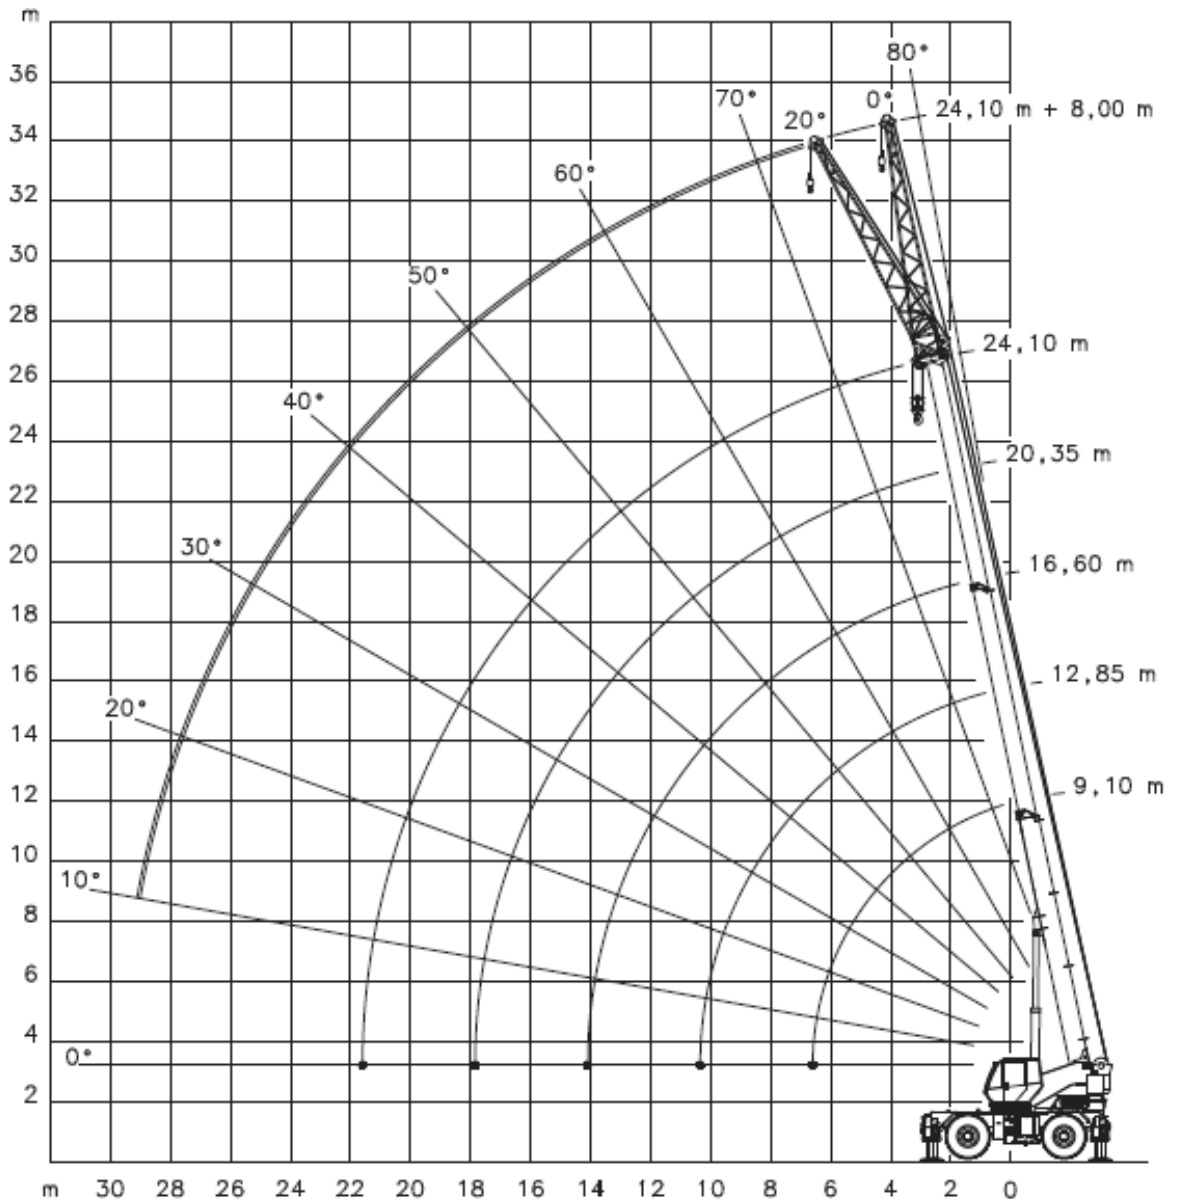

TEREX BENDINI

RC30-1

Serial Number 309095

WORKING RANGE

Price: On Request

Contact

martin.kirby@johnsonarabia.com

JOHNSON
ARABIA

800-LIFTING