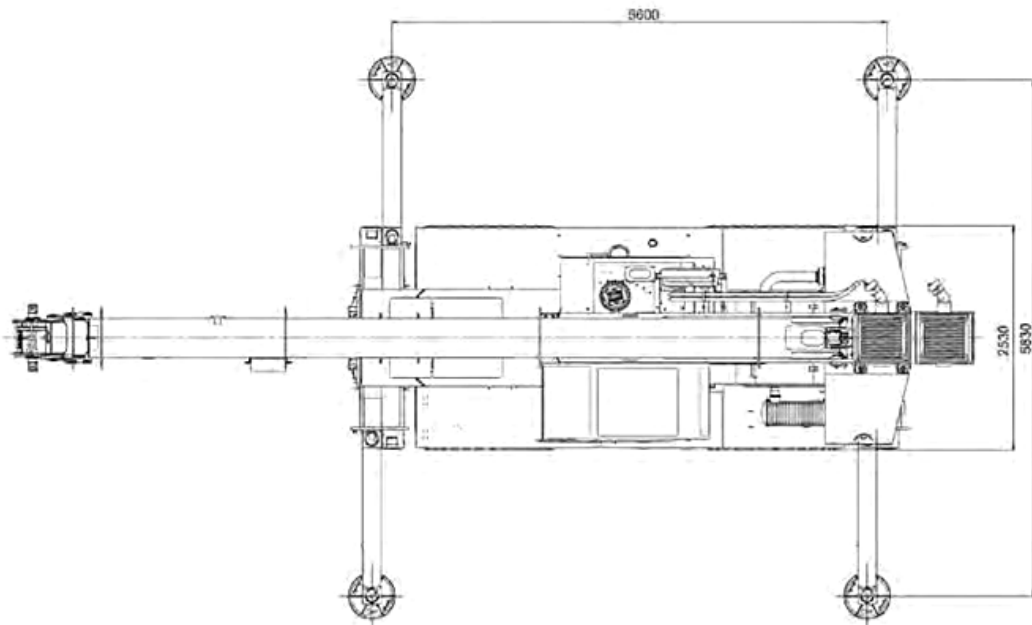

Weight

1st axle	10.7 t
2nd axle	12.8 t
Total	23.5 t

Chassis Number

309095

SPEED AND WEIGHT

Price: On Request

Contact

martin.kirby@johnsonarabia.com

TEREX BENDINI

RC30-1

Serial Number 309095

DIMENSIONS

JOHNSON
ARABIA

Price: On Request
Contact
martin.kirby@johnsonarabia.com

800-LIFTING

TEREX BENDINI