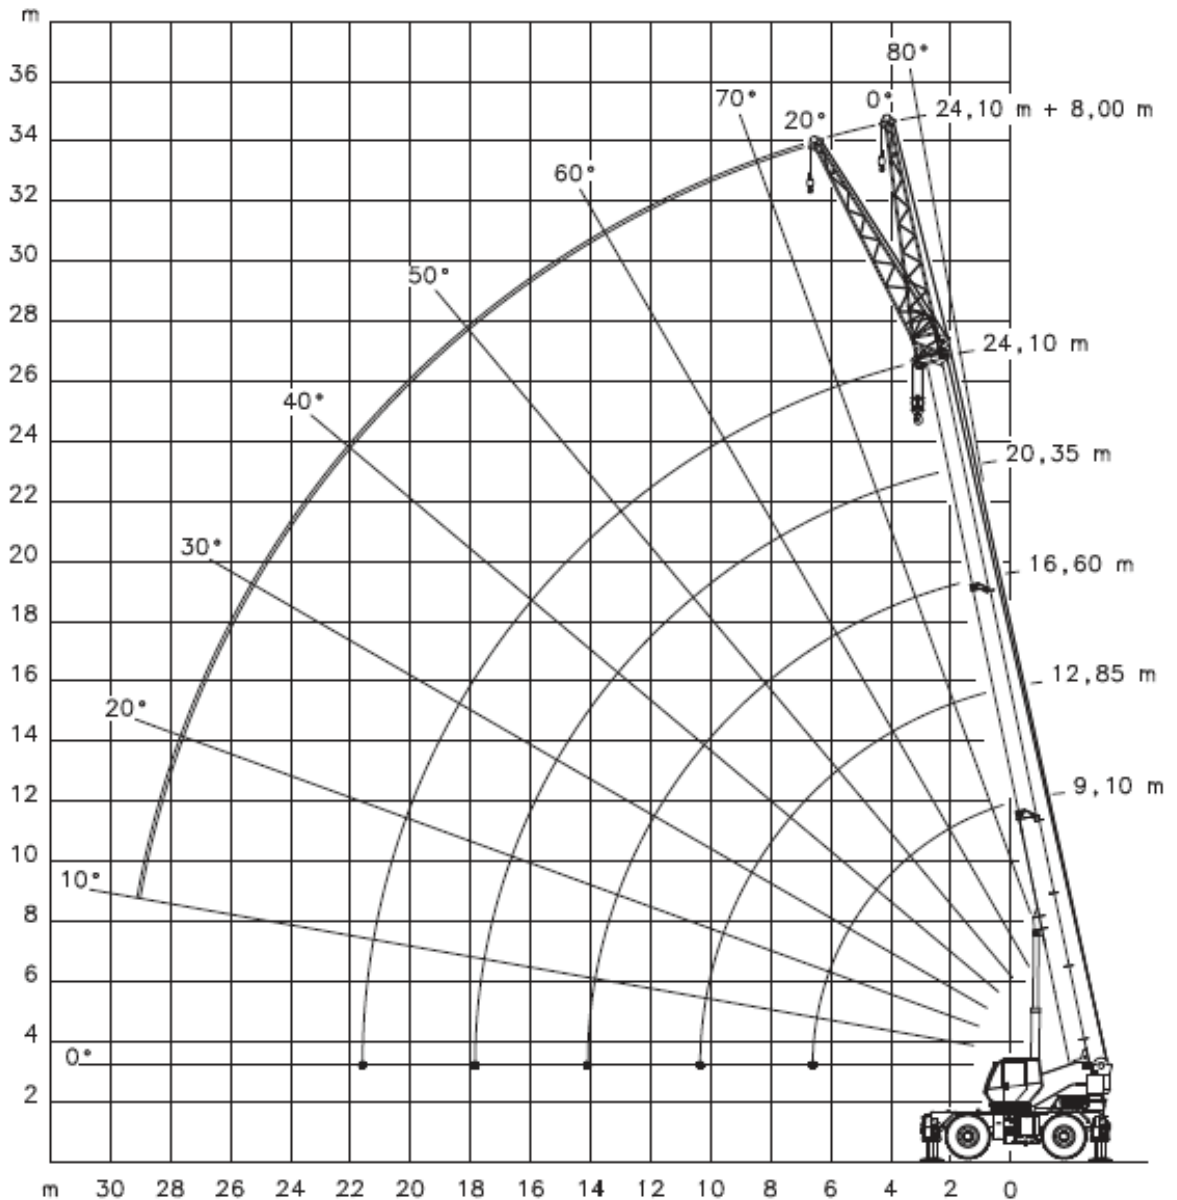

TEREX BENDINI

RC30-1

Serial Number 309067

WORKING RANGE

Price: On Request

Contact

martin.kirby@johnsonarabia.com

JOHNSON
ARABIA

800-LIFTING