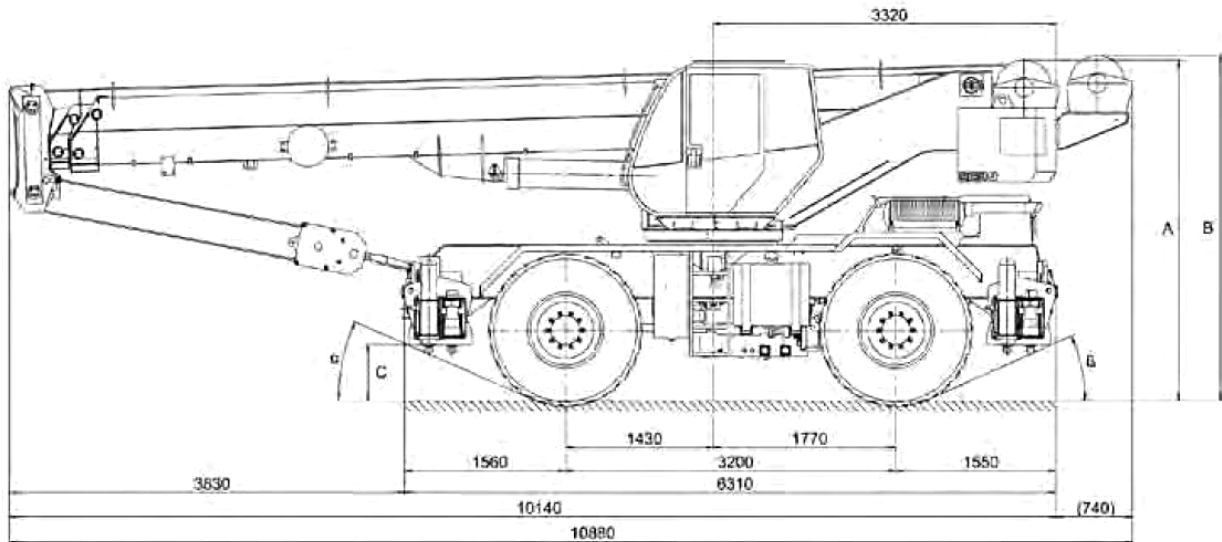

Weight

1st axle	10.7 t
2nd axle	12.8 t
Total	23.5 t

Chassis Number

309067

SPEED AND WEIGHT

Price: On Request

Contact

martin.kirby@johnsonarabia.com

JOHNSON
ARABIA

800-LIFTING

TEREX BENDINI

RC30-1

Serial Number 309067

DIMENSIONS

JOHNSON
ARABIA

Price: On Request
Contact
martin.kirby@johnsonarabia.com

JOHNSON
ARABIA

800-LIFTING