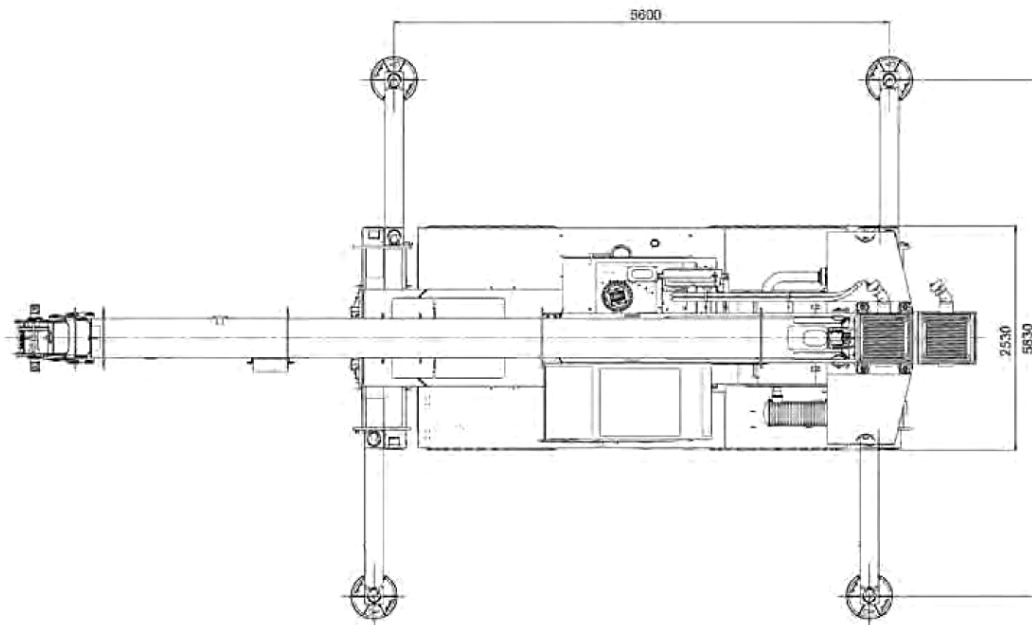

Weight

1st axle	10.7 t
2nd axle	12.8 t
Total	23.5 t

Chassis Number

309067

SPEED AND WEIGHT

Price: On Request

Contact

martin.kirby@johnsonarabia.com

JOHNSON
ARABIA

800-LIFTING

TEREX BENDINI

RC30-1

Serial Number 309067

DIMENSIONS

JOHNSON
ARABIA

Price: On Request
Contact
martin.kirby@johnsonarabia.com

JOHNSON
ARABIA

800-LIFTING