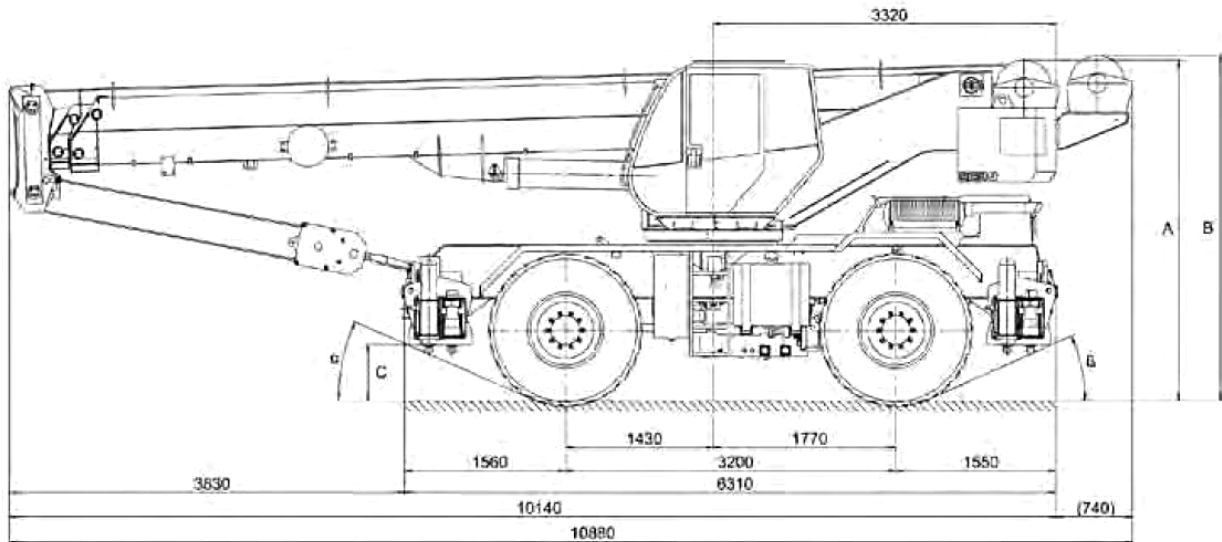

Weight

1st axle	10.7 t
2nd axle	12.8 t
Total	23.5 t

Chassis Number

309101

SPEED AND WEIGHT

Price: On Request

Contact

martin.kirby@johnsonarabia.com

TEREX BENDINI

RC30-1

Serial Number 309101

DIMENSIONS

JOHNSON
ARABIA

800-LIFTING

Price: On Request

Contact

JOHNSON
ARABIA

800-LIFTING