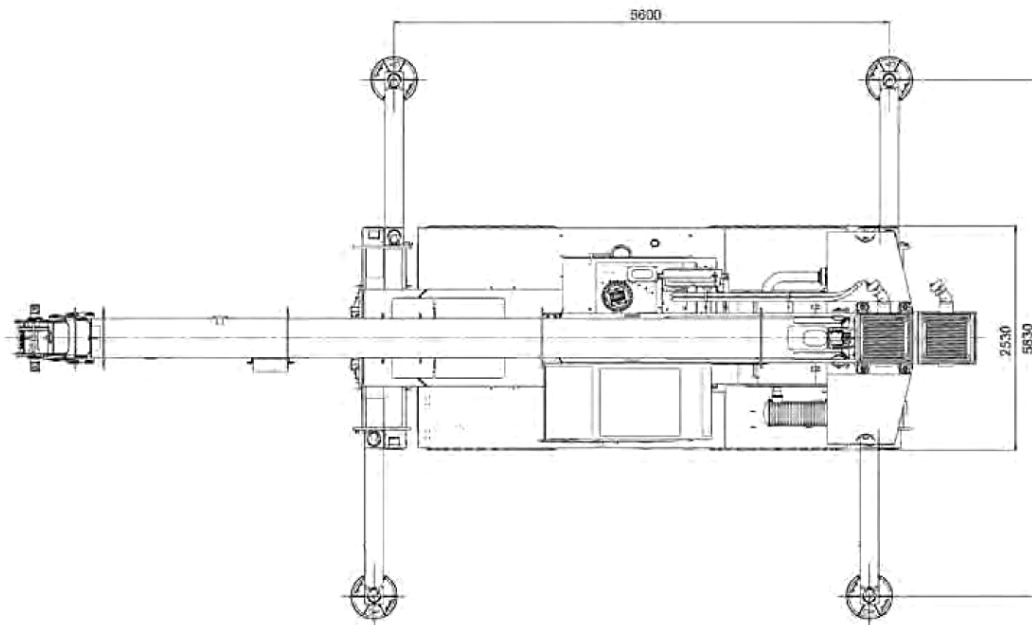

Weight

1st axle	10.7 t
2nd axle	12.8 t
Total	23.5 t

Chassis Number

309101

SPEED AND WEIGHT

Price: On Request

Contact

martin.kirby@johnsonarabia.com

TEREX BENDINI

RC30-1

Serial Number 309101

DIMENSIONS

JOHNSON
ARABIA

800-LIFTING

Price: On Request

Contact

JOHNSON
ARABIA

800-LIFTING