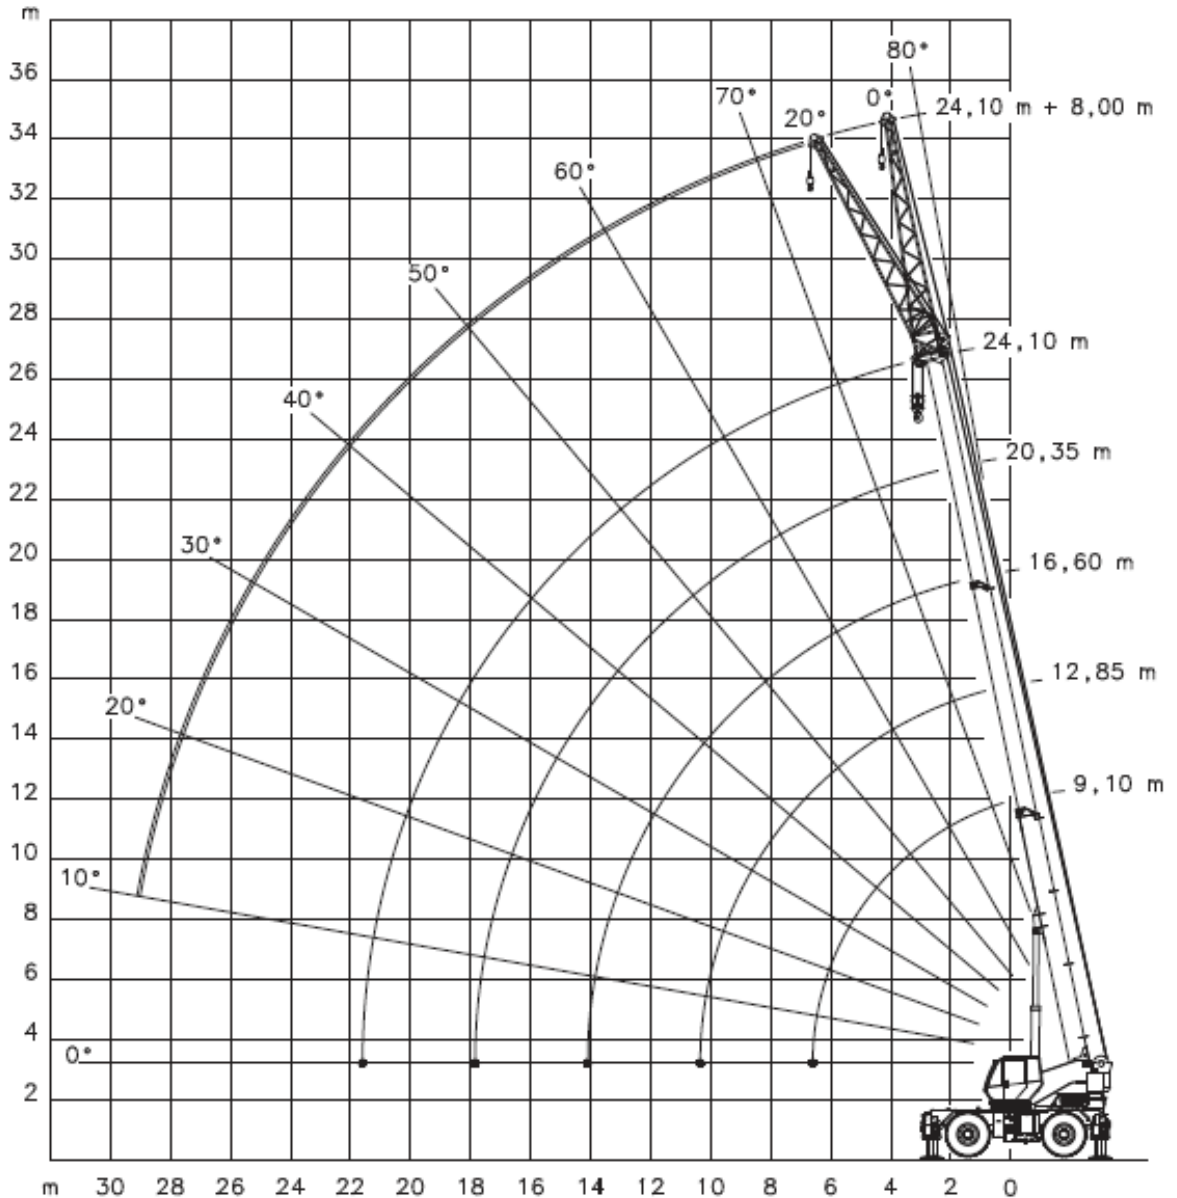

TEREX BENDINI

RC30-1

Serial Number 309101

WORKING RANGE

Price: On Request

Contact

martin.kirby@johnsonarabia.com

JOHNSON
ARABIA

800-LIFTING