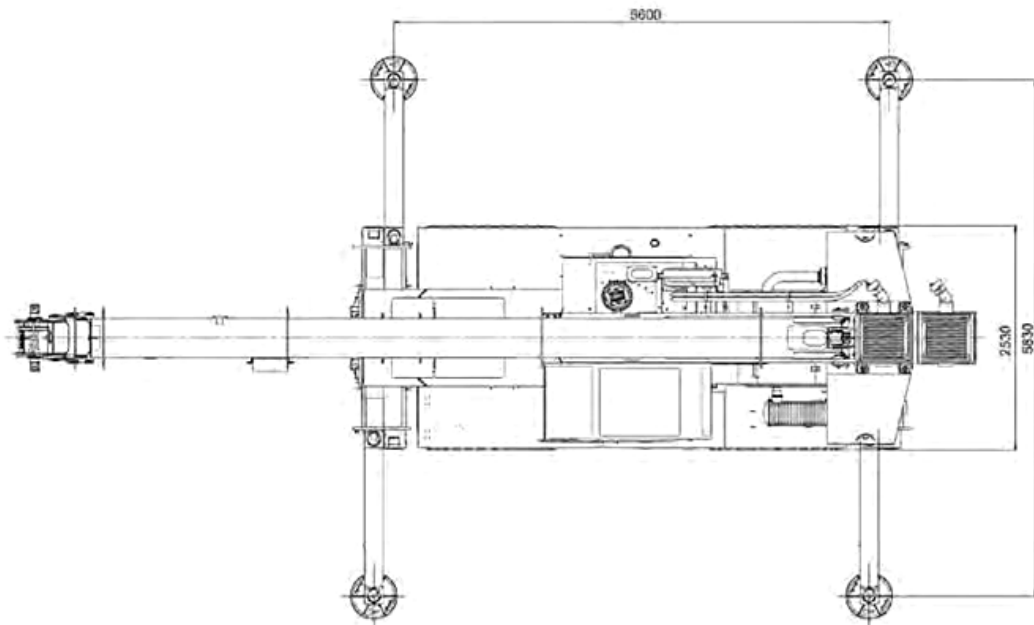

Weight

1st axle	10.7 t
2nd axle	12.8 t
Total	23.5 t

Chassis Number

309098

SPEED AND WEIGHT

Price: On Request

Contact

martin.kirby@johnsonarabia.com

TEREX BENDINI

RC30-1

Serial Number 309098

DIMENSIONS

JOHNSON
ARABIA

Price: On Request
Contact
martin.kirby@johnsonarabia.com

800-LIFTING

TEREX BENDINI