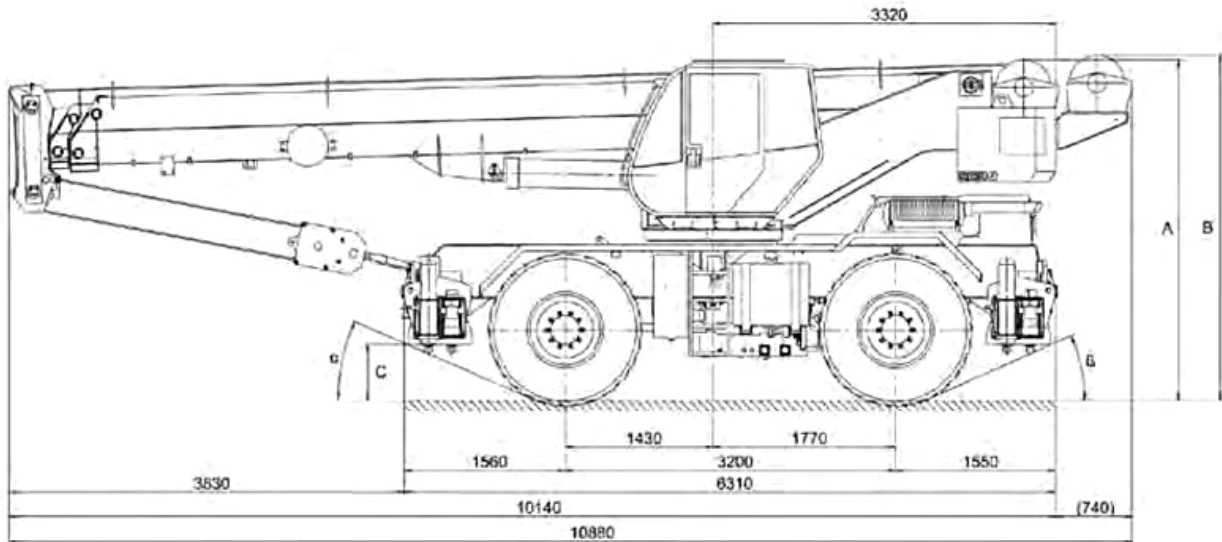

Weight

1st axle	10.7 t
2nd axle	12.8 t
Total	23.5 t

Chassis Number

309098

SPEED AND WEIGHT

Price: On Request

Contact

martin.kirby@johnsonarabia.com

TEREX BENDINI

RC30-1

Serial Number 309098

DIMENSIONS

JOHNSON
ARABIA

Price: On Request
Contact
martin.kirby@johnsonarabia.com

800-LIFTING

TEREX BENDINI

RC30-1

Serial Number 309098

WORKING RANGE

Price: On Request

Contact

martin.kirby@johnsonarabia.com

JOHNSON
ARABIA

800-LIFTING