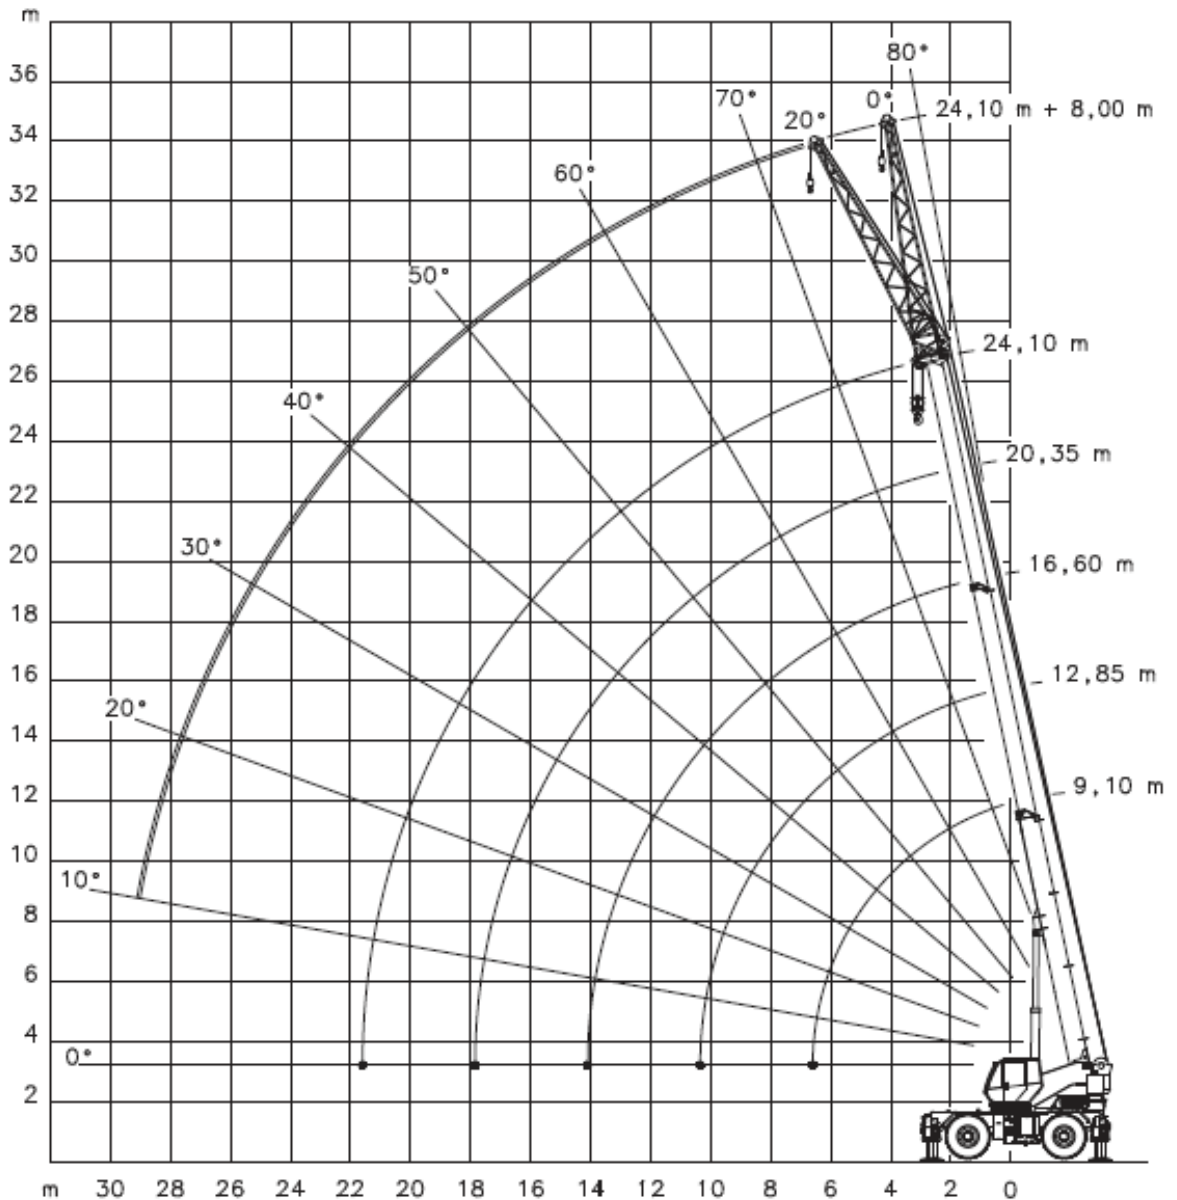

TEREX BENDINI

RC30-1

Serial Number 309098

WORKING RANGE

Price: On Request

Contact

martin.kirby@johnsonarabia.com

JOHNSON
ARABIA

800-LIFTING