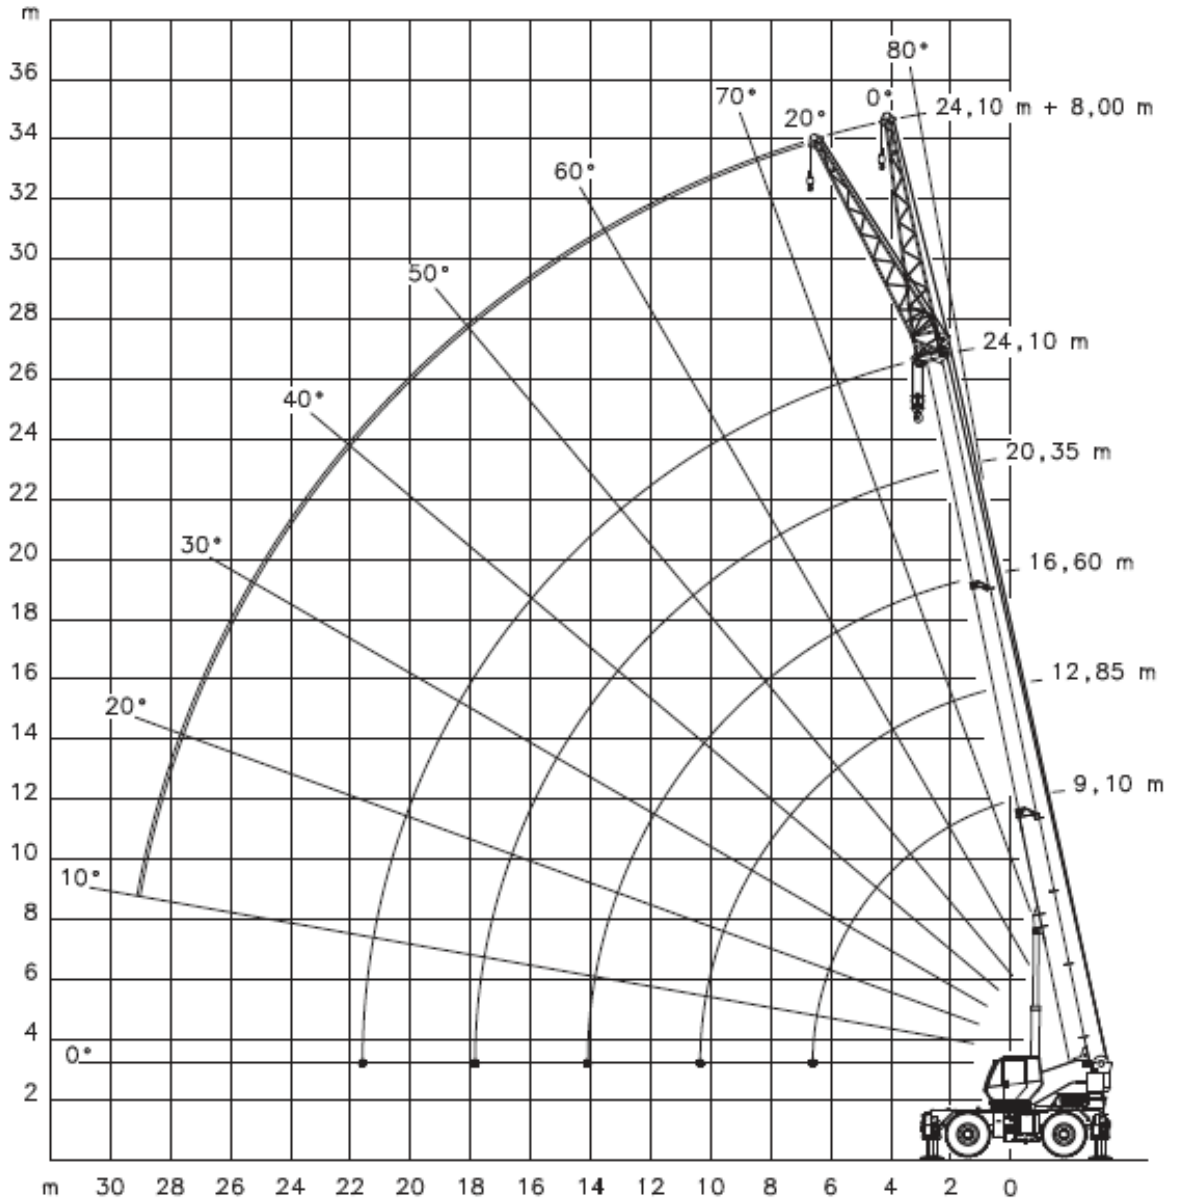

Data Sheet

Truck Performance Data

Max. travelling speed (on 14.00R24 tyres)	34 km/h
Max. travelling speed (on on 16.00R25 tyres)	36 km/h
Max. theoretical ramp during operation (on14.00R24 tyres)	118%
Max. theoretical ramp during operation (on16.00R25 tyres)	99%

Weight

1st axle	10.7 t
2nd axle	12.8 t
Total	23.5 t

Chassis Number

309066

SPEED AND WEIGHT

Price: On Request

Contact

martin.kirby@johnsonarabia.com

TEREX BENDINI

RC30-1

Serial Number 309066

DIMENSIONS

JOHNSON
ARABIA

Price: On Request
Contact
martin.kirby@johnsonarabia.com

800-LIFTING

TEREX BENDINI

RC30-1

Serial Number 309066

WORKING RANGE

Price: On Request

Contact

martin.kirby@johnsonarabia.com

JOHNSON
ARABIA

800-LIFTING