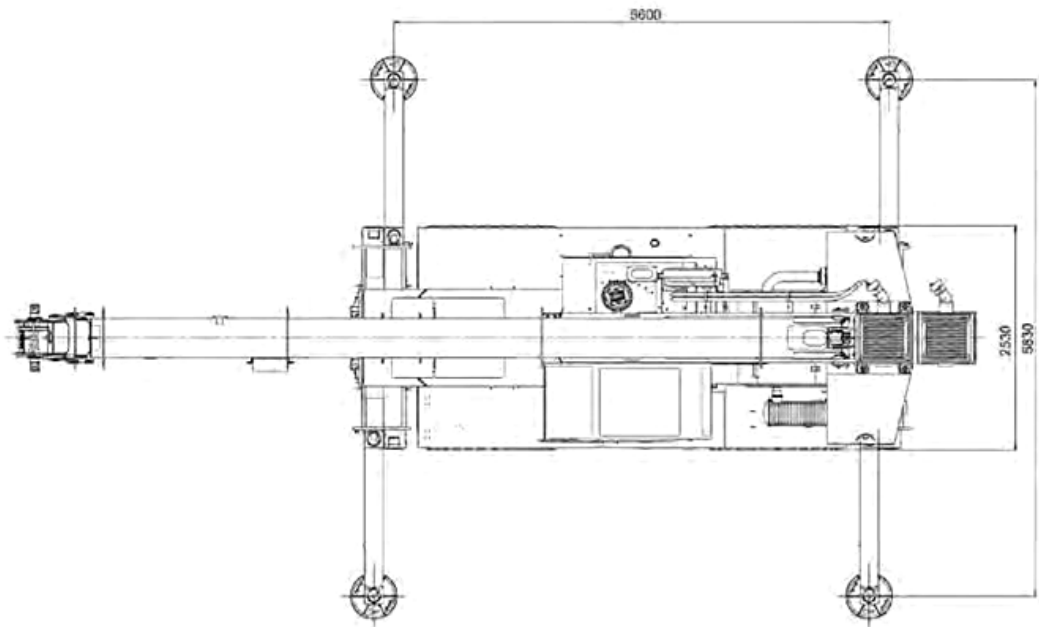

Weight

1st axle	10.7 t
2nd axle	12.8 t
Total	23.5 t

Chassis Number

309066

SPEED AND WEIGHT

Price: On Request

Contact

martin.kirby@johnsonarabia.com

TEREX BENDINI

RC30-1

Serial Number 309066

DIMENSIONS

JOHNSON
ARABIA

Price: On Request
Contact
martin.kirby@johnsonarabia.com

800-LIFTING

TEREX BENDINI