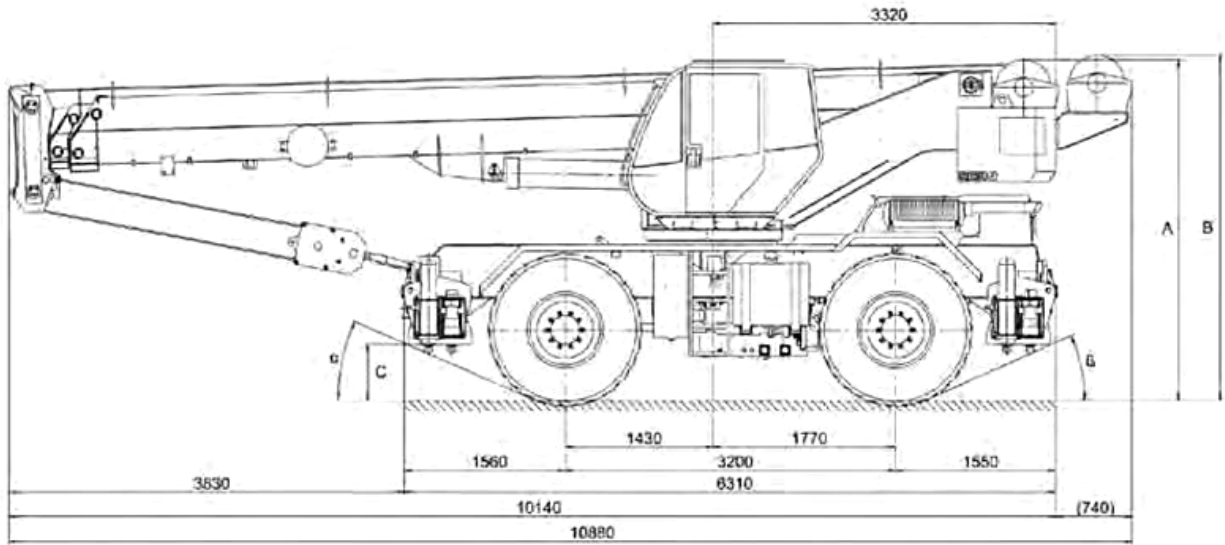

Weight

1st axle	10.7 t
2nd axle	12.8 t
Total	23.5 t

Chassis Number

309066

SPEED AND WEIGHT

Price: On Request

Contact

martin.kirby@johnsonarabia.com

TEREX BENDINI

RC30-1

Serial Number 309066

DIMENSIONS

JOHNSON
ARABIA

Price: On Request
Contact
martin.kirby@johnsonarabia.com

800-LIFTING

TEREX BENDINI

RC30-1

Serial Number 309066

WORKING RANGE

Price: On Request

Contact

martin.kirby@johnsonarabia.com

JOHNSON
ARABIA

800-LIFTING