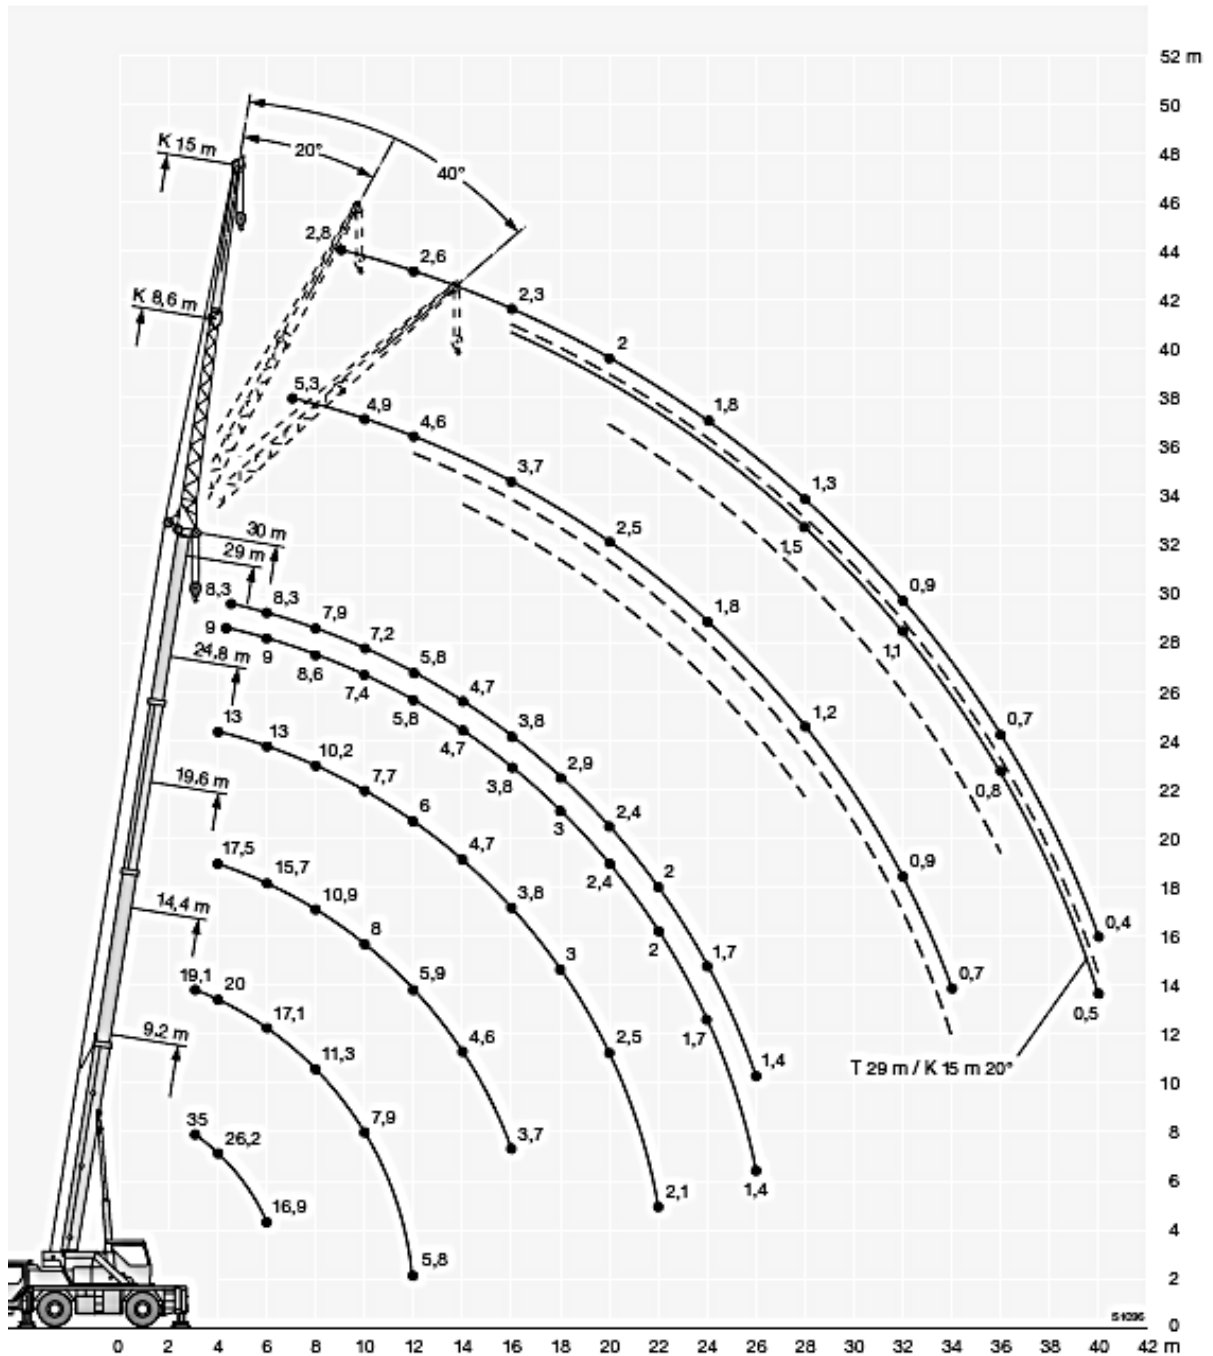

LIEBHERR

LTM 1030-2.1

Serial Number 051433

INFORMATION

YEAR OF PRODUCTION

2008

LOCATION

Dubai, UAE

DATA SHEET

Year:	2008
Capacity:	30t
Carrier Kilometres:	49,586 kms at 08.07.2020
Upper Engine Hrs:	15,149 hrs
Engine Make:	Mercedes
Transmission:	ZF Power Shift
Boom Length:	30 m
Fly Length :	15 m
Tyre size:	1600 R25
Counterweight/s:	5.5t
Winches:	1
Hook Blocks:	22.4T-3 Sheave
Accessories:	N/A
Comments:	Excellent condition

LIEBHERR

LTM 1030-2.1

Serial Number 051433

DIMENSIONS

JOHNSON
ARABIA

Price: On Request

Contact

martin.kirby@johnsonarabia.com

800-LIFTING

LIEBHERR

LTM 1030-2.1

Serial Number 051433

WORKING RANGE

Price: On Request

Contact

martin.kirby@johnsonarabia.com