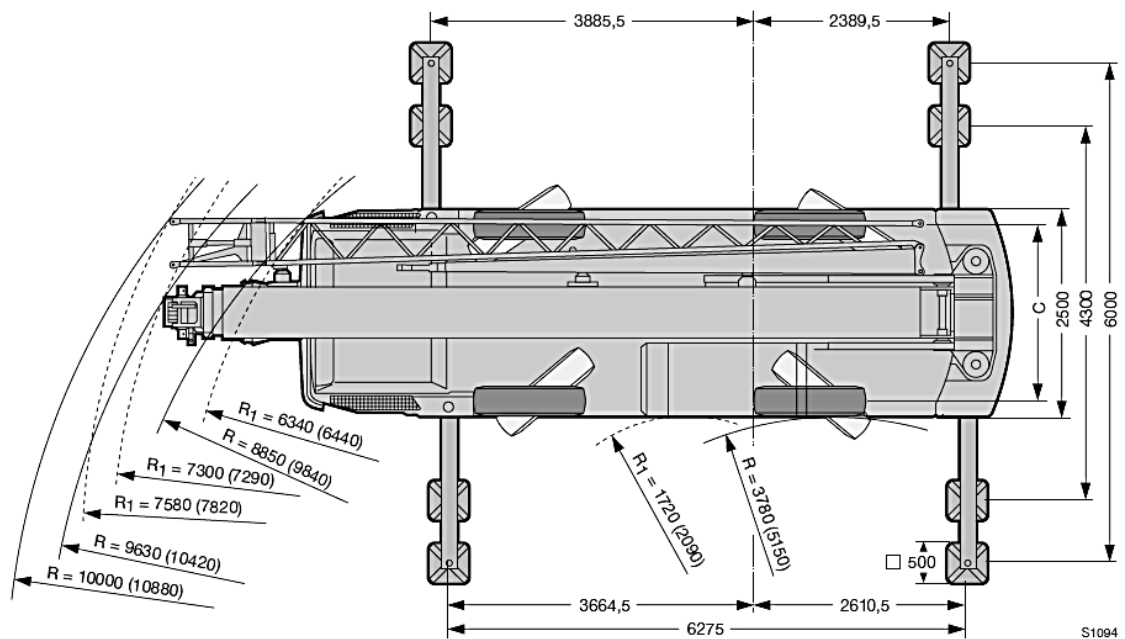

LIEBHERR

LTM 1030-2.1

Serial Number 051433

INFORMATION

YEAR OF PRODUCTION

2008

LOCATION

Dubai, UAE

Price: On Request

Contact

martin.kirby@johnsonarabia.com

JOHNSON
ARABIA

800-LIFTING

LIEBHERR

LTM 1030-2.1

Serial Number 051433

DATA SHEET

Year:	2008
Capacity:	30t
Carrier Kilometres:	49,586 kms at 08.07.2020
Upper Engine Hrs:	15,149 hrs
Engine Make:	Mercedes
Transmission:	ZF Power Shift
Boom Length:	30 m
Fly Length :	15 m
Tyre size:	1600 R25
Counterweight/s:	5.5t
Winches:	1
Hook Blocks:	22.4T-3 Sheave
Accessories:	N/A
Comments:	Excellent condition

LIEBHERR

LTM 1030-2.1

Serial Number 051433

DIMENSIONS

JOHNSON
ARABIA

Price: On Request

Contact

martin.kirby@johnsonarabia.com