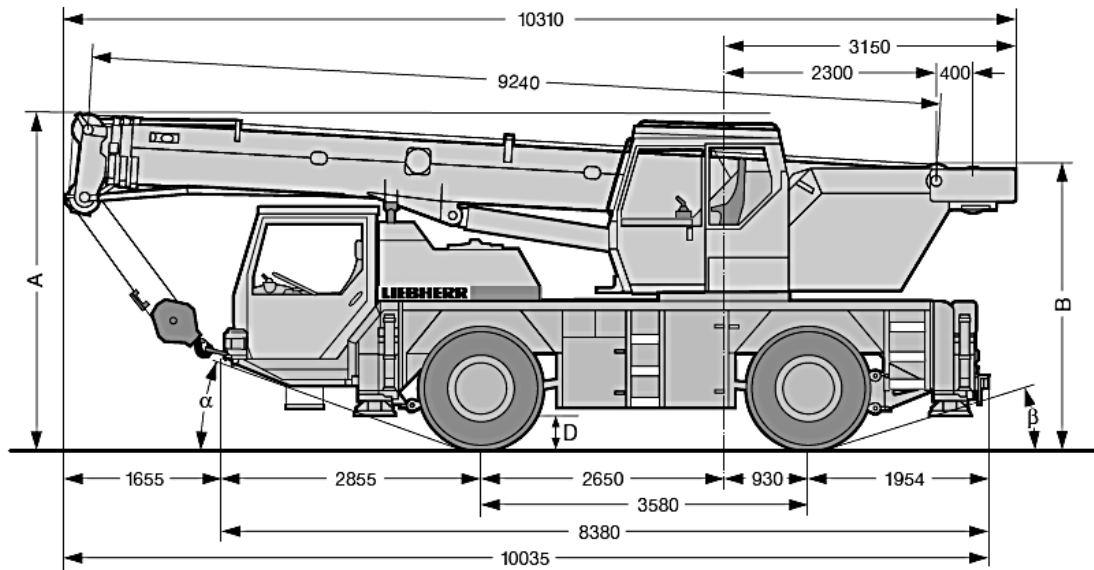

Price: On Request

Contact

martin.kirby@johnsonarabia.com

JOHNSON
ARABIA

800-LIFTING

LIEBHERR

LTM 1030-2.1

Serial Number 051433

DATA SHEET

Year:	2008
Capacity:	30t
Carrier Kilometres:	49,586 kms at 08.07.2020
Upper Engine Hrs:	15,149 hrs
Engine Make:	Mercedes
Transmission:	ZF Power Shift
Boom Length:	30 m
Fly Length :	15 m
Tyre size:	1600 R25
Counterweight/s:	5.5t
Winches:	1
Hook Blocks:	22.4T-3 Sheave
Accessories:	N/A
Comments:	Excellent condition

LIEBHERR

LTM 1030-2.1

Serial Number 051433

DIMENSIONS

JOHNSON
ARABIA

Price: On Request

Contact

martin.kirby@johnsonarabia.com

JOHNSON
ARABIA

800-LIFTING