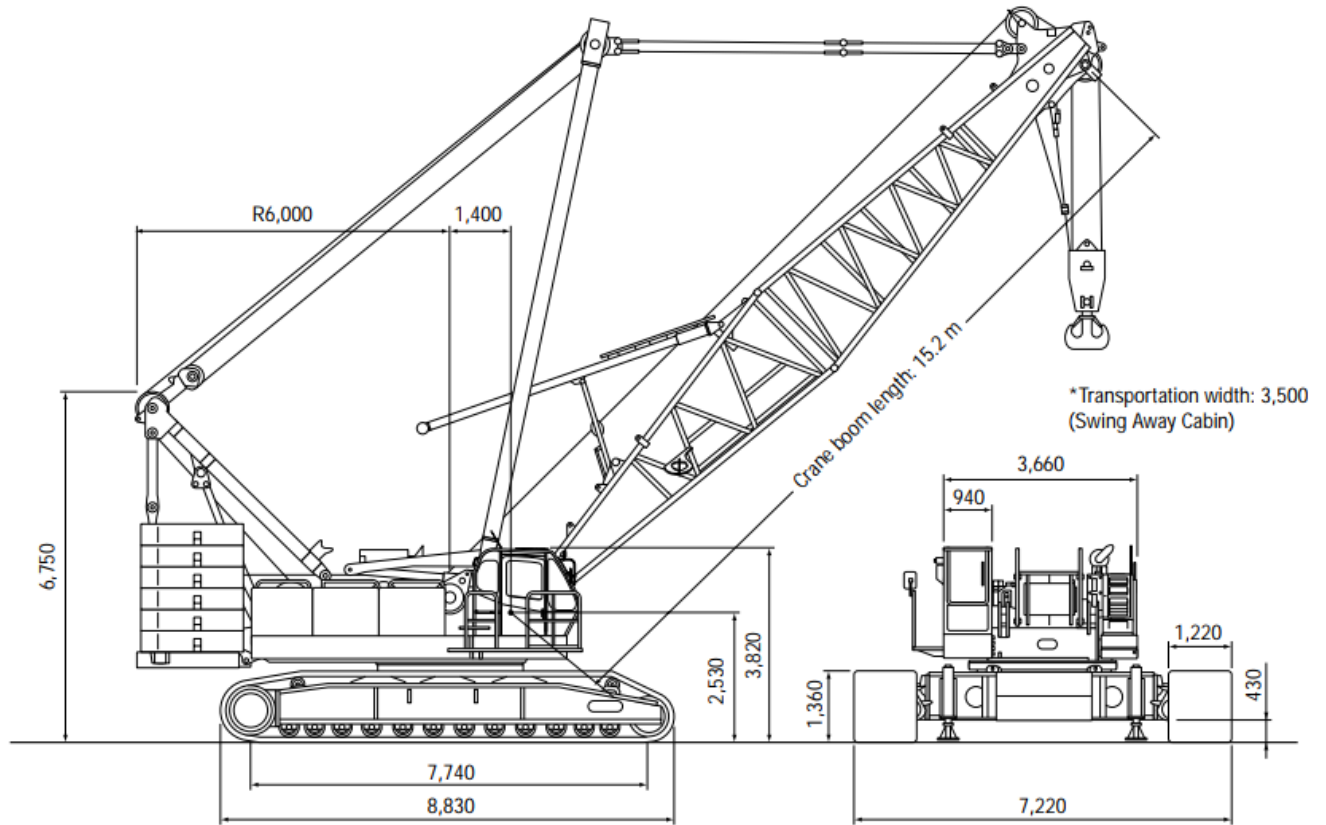

KOBELCO-CKE 2500

Serial Number JD02-00086

INFORMATION

YEAR OF PRODUCTION

2004

LOCATION

Dubai, UAE

JOHNSON
ARABIA

Price: On Request

Contact

martin.kirby@johnsonarabia.com

800-LIFTING

KOBELCO-CKE 2500-2

Serial Number JD02-00086

DATA SHEET

Year:	2004
Capacity:	250t
Upper Engine Hrs:	29,751 hrs
Engine Make:	Mitsubishi engine
Boom Length:	48.8mts
Fly Length :	NA
Tyre type:	crawler
Counterweight/s:	100t
Winches:	1
Hook Blocks:	Ball hook, 35t, 70t
Max travelling speed:	1.1/0.7 km/h
Comments:	Excellent condition

JOHNSON
ARABIA

800-LIFTING

KOBELCO-CKE 2500

Serial Number JD02-00086

DIMENSIONS

Price: On Request

Contact

martin.kirby@johnsonarabia.com

JOHNSON
ARABIA

800-LIFTING