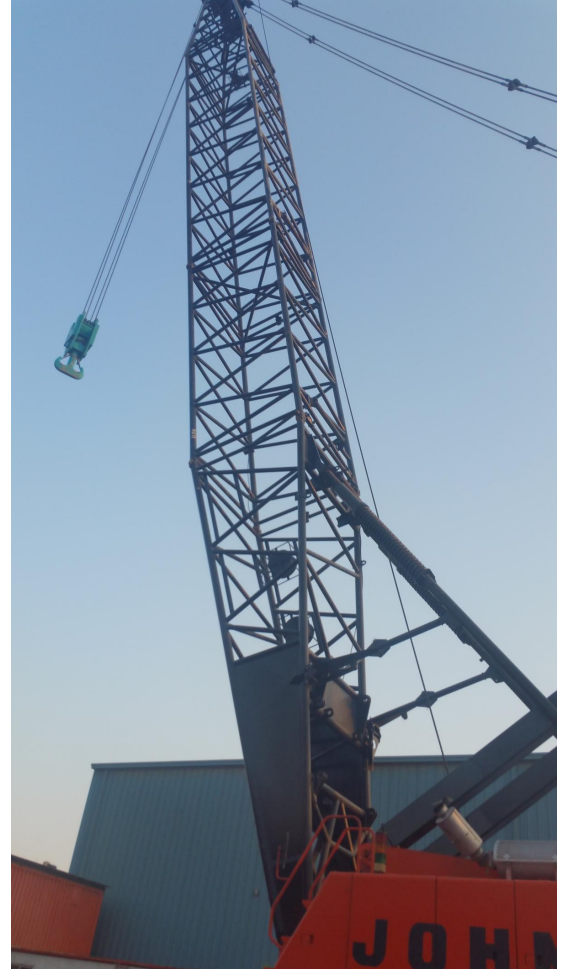

KOBELCO-CKE 2500

Serial Number JD02-00086

INFORMATION

YEAR OF PRODUCTION

2004

LOCATION

Dubai, UAE

JOHNSON
ARABIA

Price: On Request

Contact

martin.kirby@johnsonarabia.com

800-LIFTING

KOBELCO-CKE 2500-2

Serial Number JD02-00086

DATA SHEET

Year:	2004
Capacity:	250t
Upper Engine Hrs:	29,751 hrs
Engine Make:	Mitsubishi engine
Boom Length:	48.8mts
Fly Length :	NA
Tyre type:	crawler
Counterweight/s:	100t
Winches:	1
Hook Blocks:	Ball hook, 35t, 70t
Max travelling speed:	1.1/0.7 km/h
Comments:	Excellent condition

JOHNSON
ARABIA

800-LIFTING

KOBELCO-CKE 2500

Serial Number JD02-00086

DIMENSIONS

Price: On Request

Contact

martin.kirby@johnsonarabia.com

JOHNSON
ARABIA

800-LIFTING