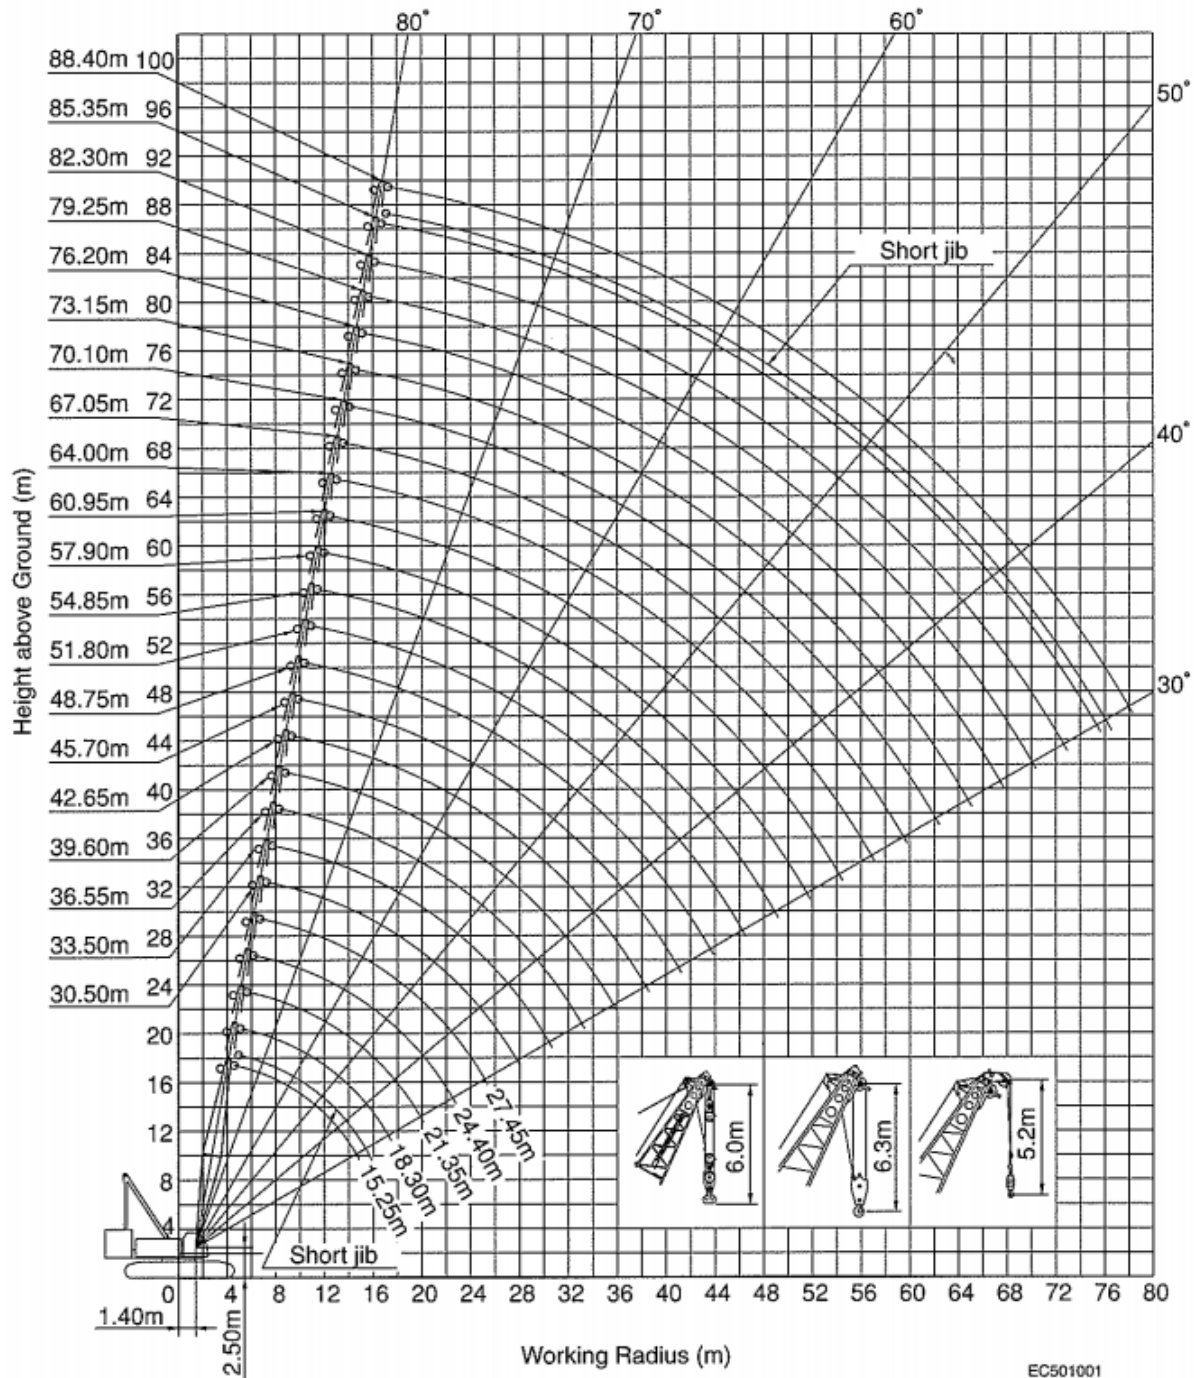

HITACHI SUMITOMO

Hitachi Sumitomo-SCX 2500
Serial Number SC250-6076

WORKING RANGE

Price: On Request

Contact

martin.kirby@johnsonarabia.com