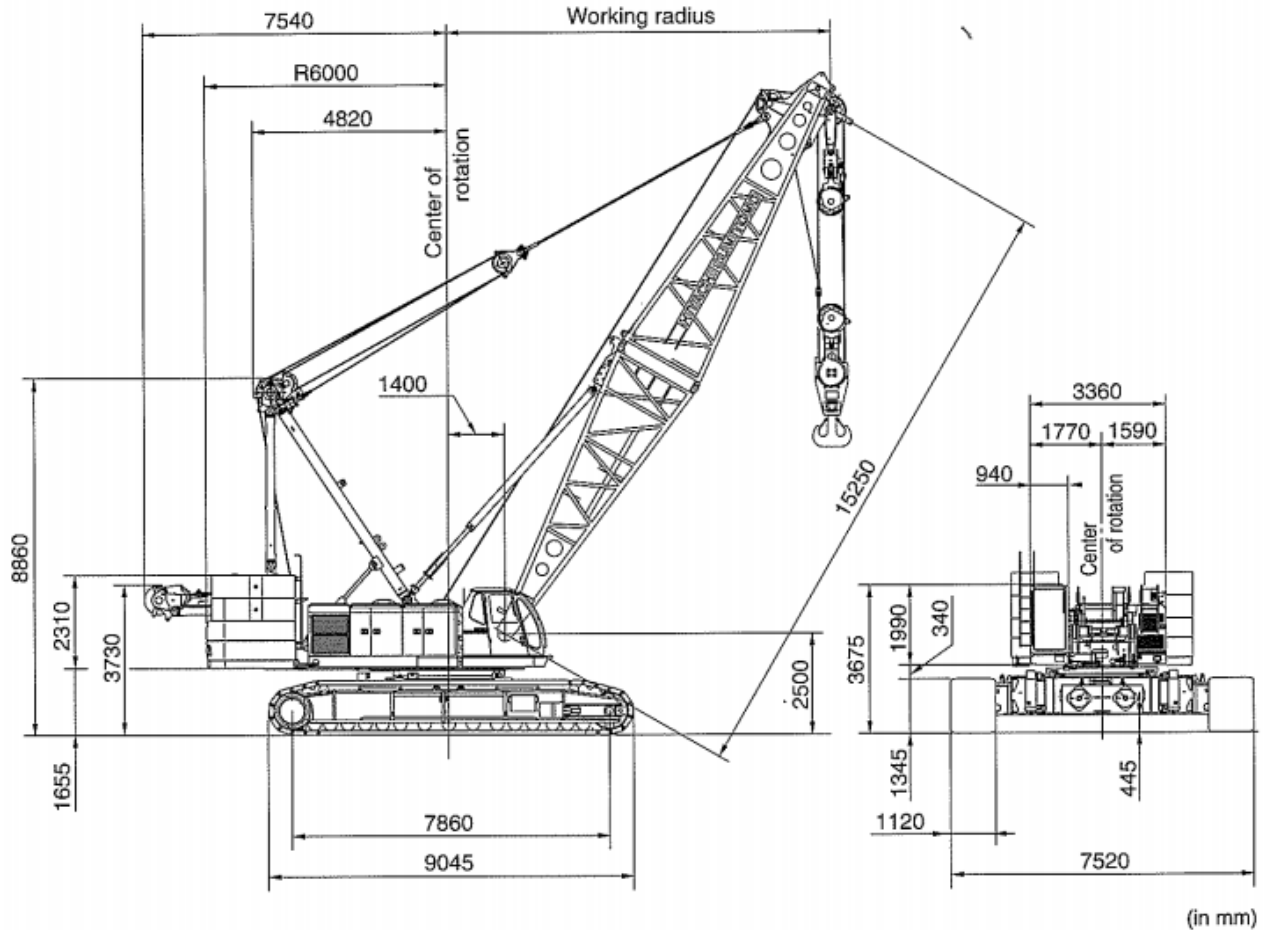

HITACHI SUMITOMO

Hitachi Sumitomo-SCX 2500
Serial Number SC250-6076

INFORMATION

YEAR OF PRODUCTION

2006

LOCATION

Dubai, UAE

JOHNSON
ARABIA

Price: On Request

Contact

martin.kirby@johnsonarabia.com

800-LIFTING

HITACHI SUMITOMO

Hitachi Sumitomo-SCX 2500
Serial Number SC250-6076

DATA SHEET

Year:	2006
Capacity:	250t
Upper Engine Hrs:	600 hrs
Engine Make:	Mitsubishi engine
Boom Length:	51m
Fly Length :	N/A
Tyre type:	crawler
Counterweight/s:	86.3t
Winches:	1
Hook Blocks:	80t (5 Sheave), 35t (single sheave), 13.5t (Ball hook)
Max travelling speed:	1.2/0.8 Kms/H
Comments:	Excellent condition

HITACHI SUMITOMO

Hitachi Sumitomo-SCX 2500
Serial Number SC250-6076

DIMENSIONS

JOHNSON
ARABIA

800-LIFTING

Price: On Request

Contact

martin.kirby@johnsonarabia.com

HITACHI SUMITOMO

Hitachi Sumitomo-SCX 2500
Serial Number SC250-6076

WORKING RANGE

Price: On Request

Contact

martin.kirby@johnsonarabia.com