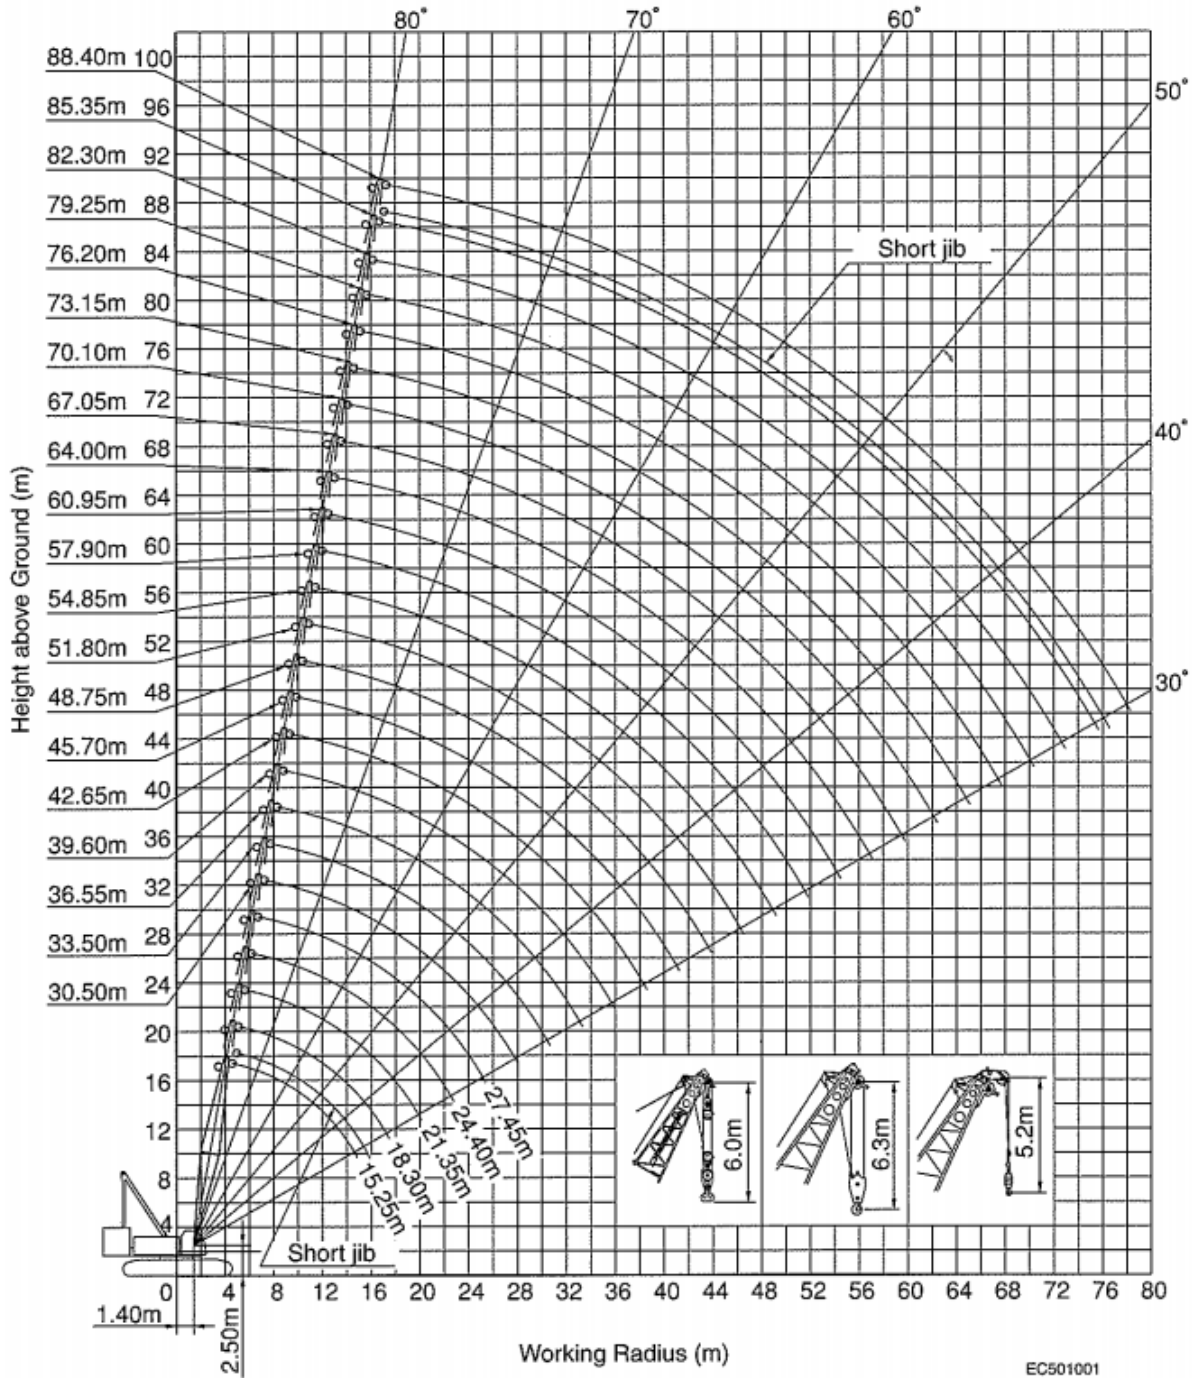

Price: On Request

Contact

martin.kirby@johnsonarabia.com

800-LIFTING

HITACHI SUMITOMO

Hitachi Sumitomo-SCX 2500
Serial Number SC250-6025

DATA SHEET

Year:	2004
Capacity:	250t
Upper Engine Hrs:	1,181 hrs
Engine Make:	Mitsubishi engine
Boom Length:	60.95 mts
Fly Length :	54.85 mts
Tyre type:	crawler
Counterweight/s:	100.3t
Winches:	1
Hook Blocks:	13t ball hook. 35t single sheave, 80t 3 sheave
Max travelling speed:	1.2/0.8 Kms/H
Comments:	Excellent condition

JOHNSON
ARABIA

800-LIFTING

HITACHI SUMITOMO

Hitachi Sumitomo-SCX 2500
Serial Number SC250-6025

DIMENSIONS

Price: On Request
Contact
martin.kirby@johnsonarabia.com

HITACHI SUMITOMO

Hitachi Sumitomo-SCX 2500
Serial Number SC250-6025