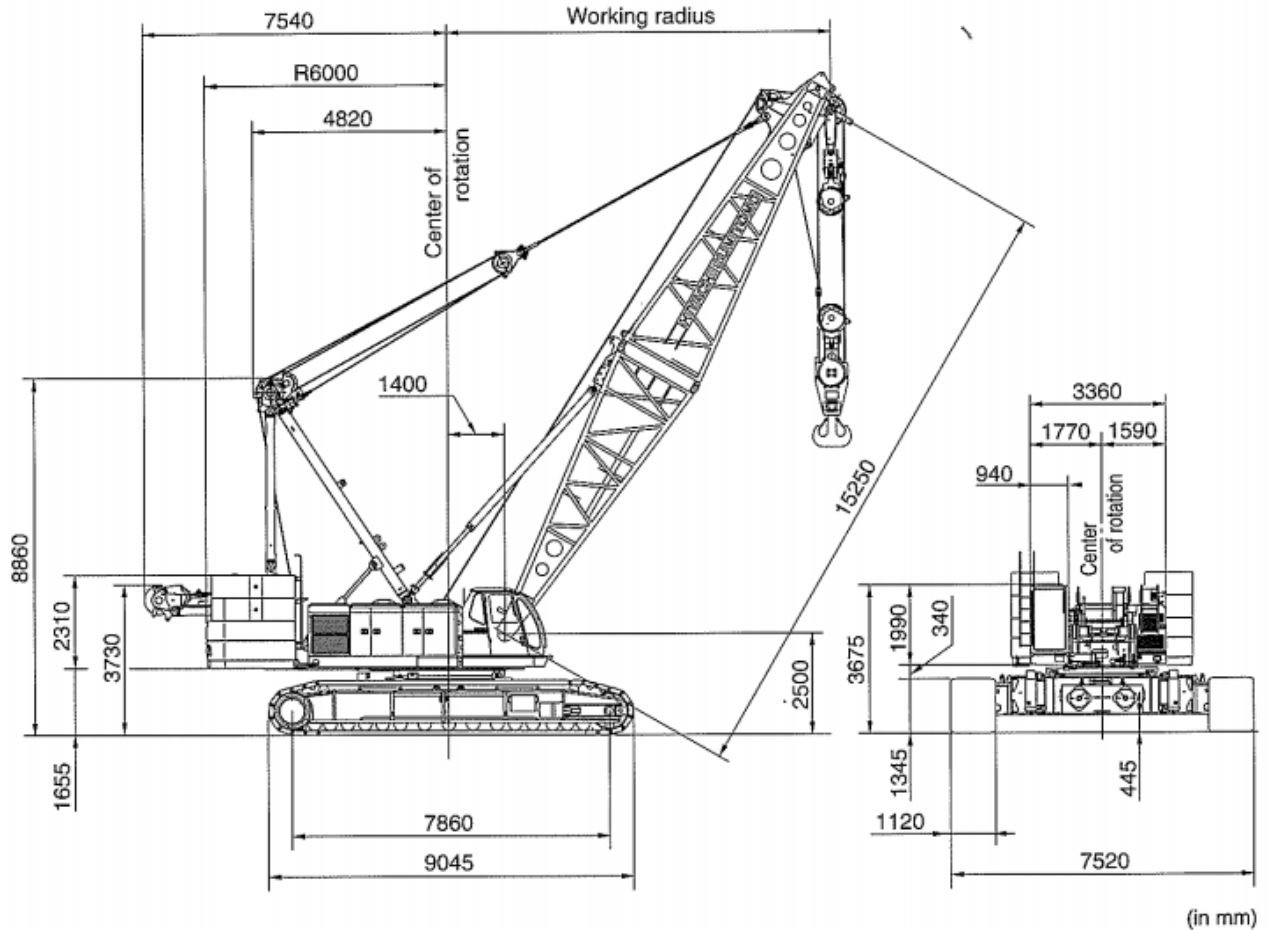

HITACHI SUMITOMO

Hitachi Sumitomo-SCX 2500
Serial Number SC250-6025

INFORMATION

YEAR OF PRODUCTION

2004

LOCATION

Dubai, UAE

JOHNSON
ARABIA

Price: On Request

Contact

martin.kirby@johnsonarabia.com

800-LIFTING

HITACHI SUMITOMO

Hitachi Sumitomo-SCX 2500
Serial Number SC250-6025

DATA SHEET

Year:	2004
Capacity:	250t
Upper Engine Hrs:	1,181 hrs
Engine Make:	Mitsubishi engine
Boom Length:	60.95 mts
Fly Length :	54.85 mts
Tyre type:	crawler
Counterweight/s:	100.3t
Winches:	1
Hook Blocks:	13t ball hook. 35t single sheave, 80t 3 sheave
Max travelling speed:	1.2/0.8 Kms/H
Comments:	Excellent condition

JOHNSON
ARABIA

800-LIFTING

HITACHI SUMITOMO

Hitachi Sumitomo-SCX 2500
Serial Number SC250-6025

DIMENSIONS

Price: On Request
Contact
martin.kirby@johnsonarabia.com

HITACHI SUMITOMO

Hitachi Sumitomo-SCX 2500
Serial Number SC250-6025